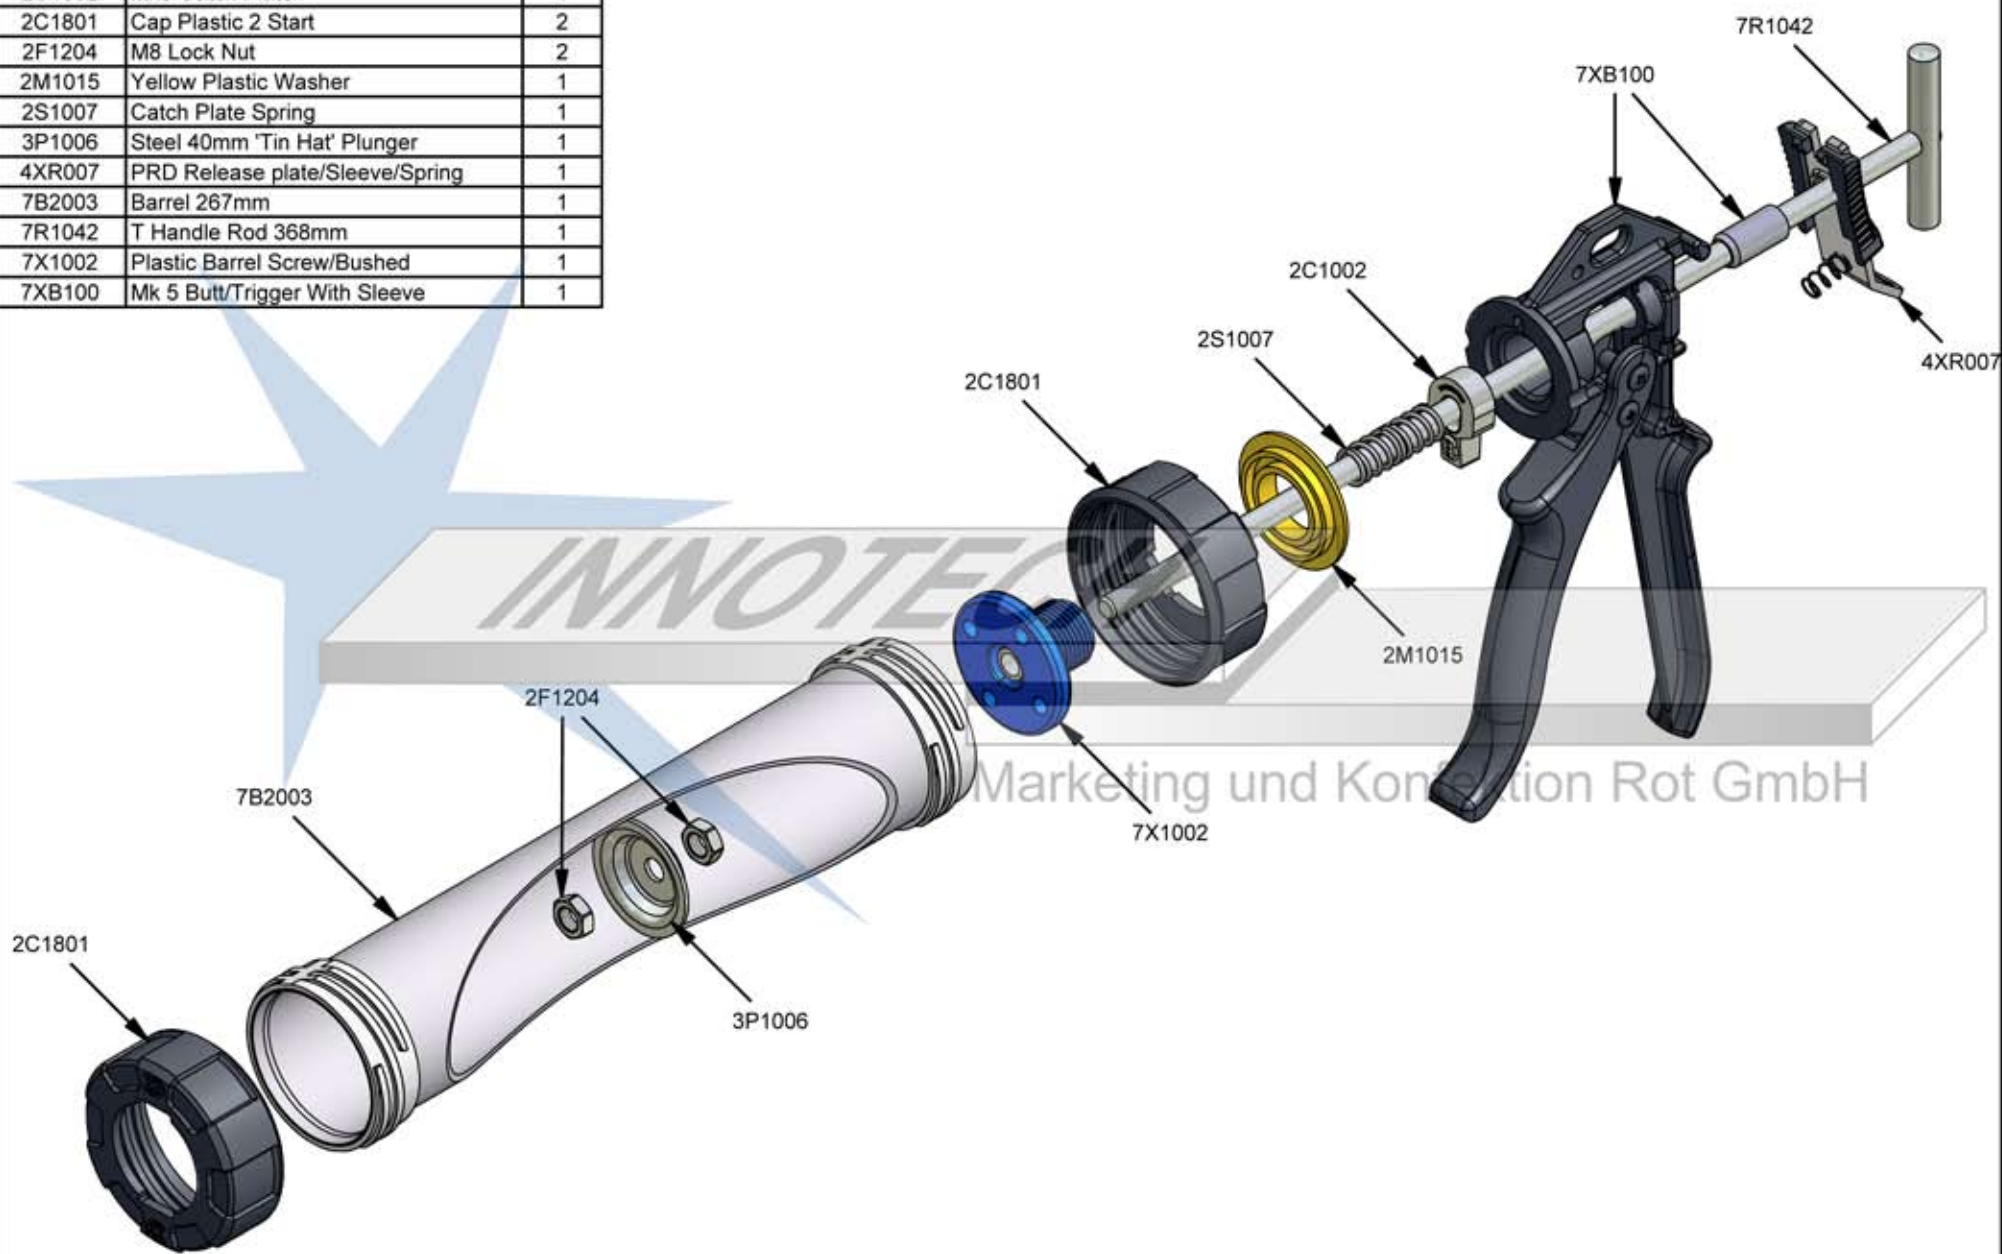

Parts List

STOCK No	DESCRIPTION	QTY
2C1002	Mk5 Catch Plate	1
2C1801	Cap Plastic 2 Start	2
2F1204	M8 Lock Nut	2
2M1015	Yellow Plastic Washer	1
2S1007	Catch Plate Spring	1
3P1006	Steel 40mm 'Tin Hat' Plunger	1
4XR007	PRD Release plate/Sleeve/Spring	1
7B2003	Barrel 267mm	1
7R1042	T Handle Rod 368mm	1
7X1002	Plastic Barrel Screw/Bushed	1
7XB100	Mk 5 Butt/Trigger With Sleeve	1