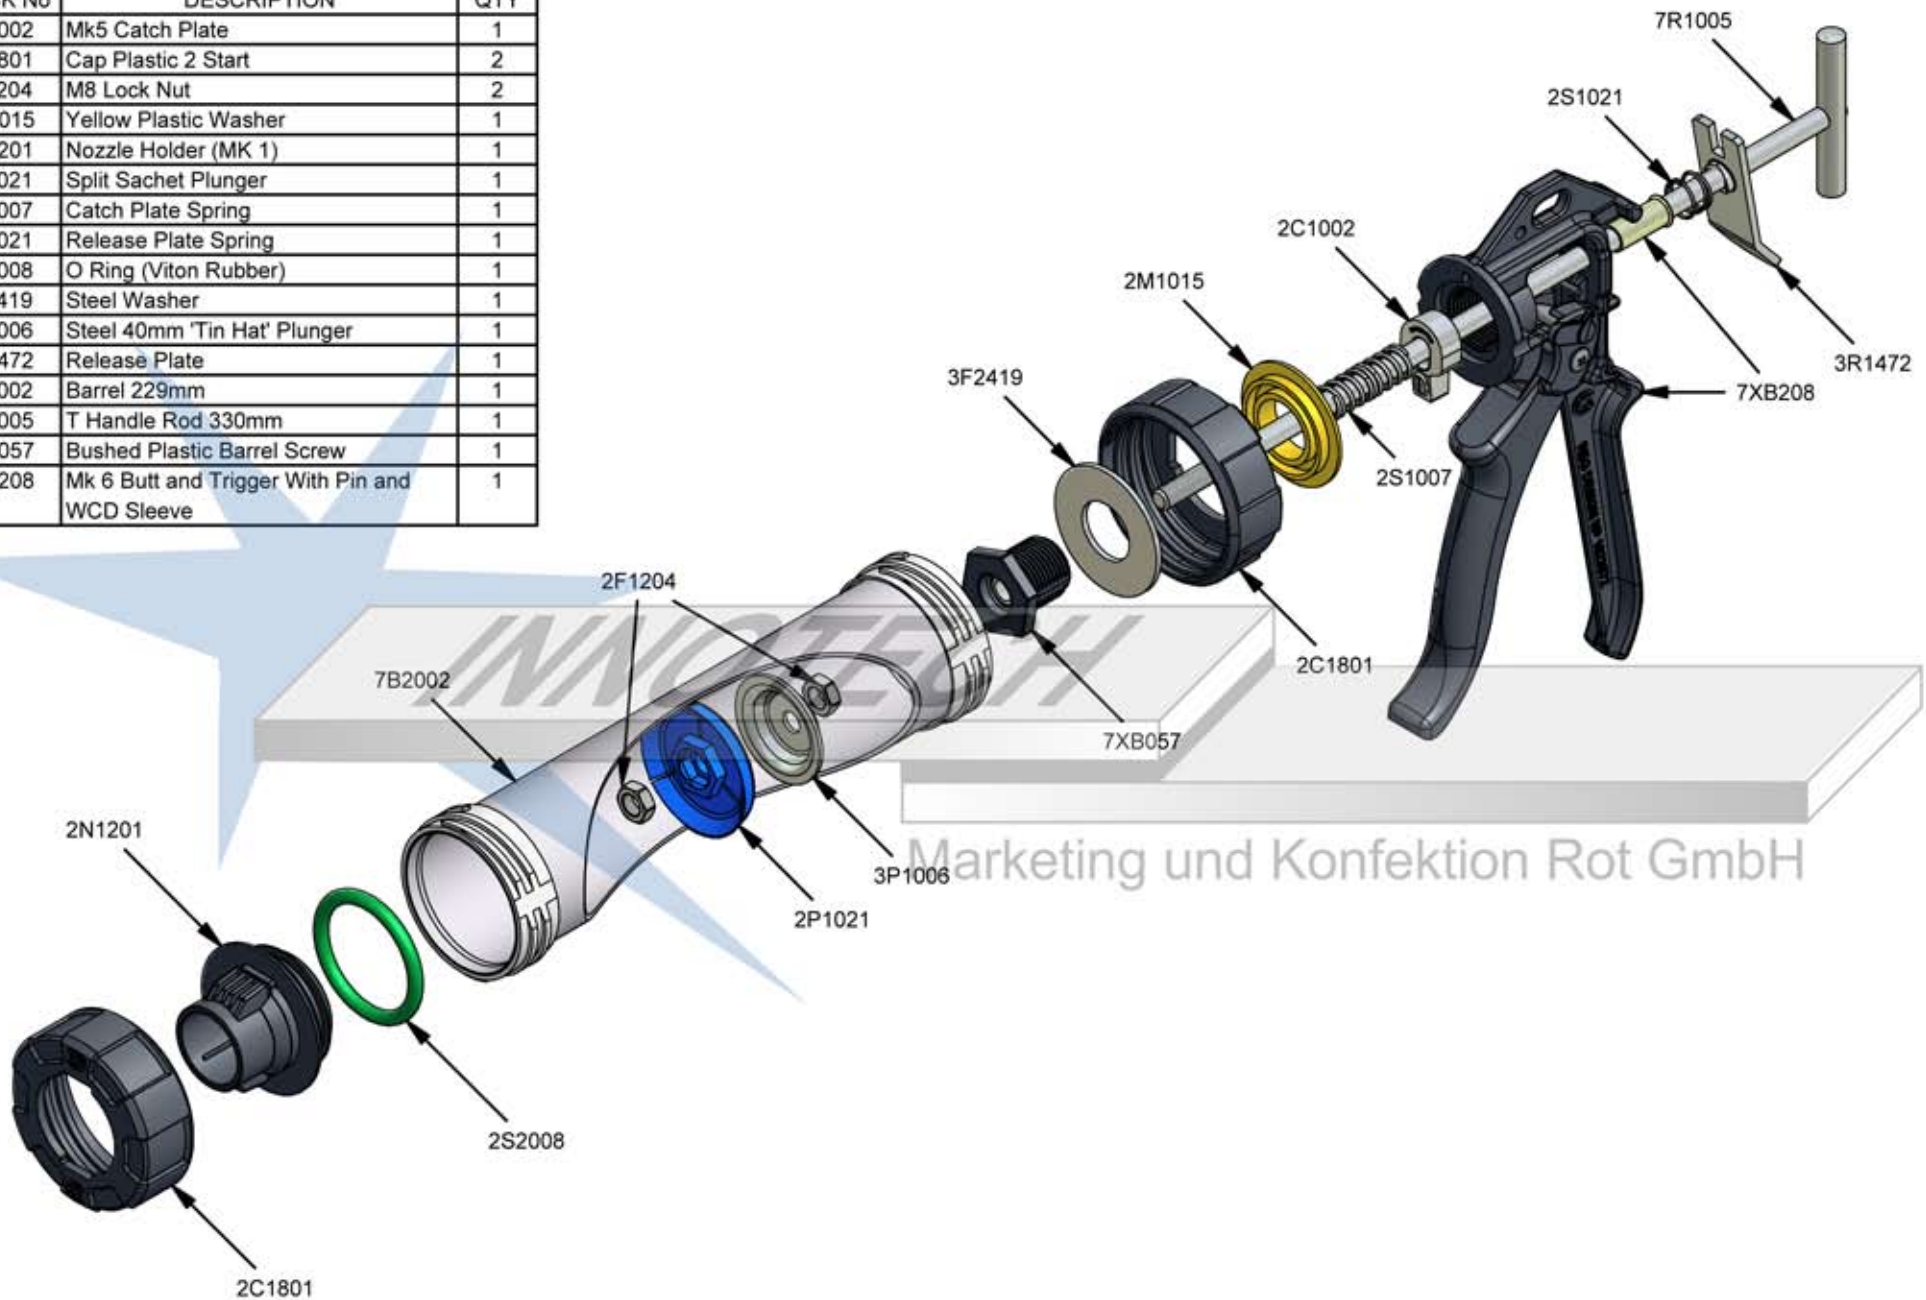

Parts List

STOCK No	DESCRIPTION	QTY
2C1002	Mk5 Catch Plate	1
2C1801	Cap Plastic 2 Start	2
2F1204	M8 Lock Nut	2
2M1015	Yellow Plastic Washer	1
2N1201	Nozzle Holder (MK 1)	1
2P1021	Split Sachet Plunger	1
2S1007	Catch Plate Spring	1
2S1021	Release Plate Spring	1
2S2008	O Ring (Viton Rubber)	1
3F2419	Steel Washer	1
3P1006	Steel 40mm 'Tin Hat' Plunger	1
3R1472	Release Plate	1
7B2002	Barrel 229mm	1
7R1005	T Handle Rod 330mm	1
7XB057	Bushed Plastic Barrel Screw	1
7XB208	Mk 6 Butt and Trigger With Pin and WCD Sleeve	1

Marketing und Konfektion Rot GmbH

Powerflow Combi 310 HP Sachet

www.pccox.co.uk
 sales@pccox.co.uk
 TEL:44(0)1635 264500

REV	DATE
D	01/04/2010