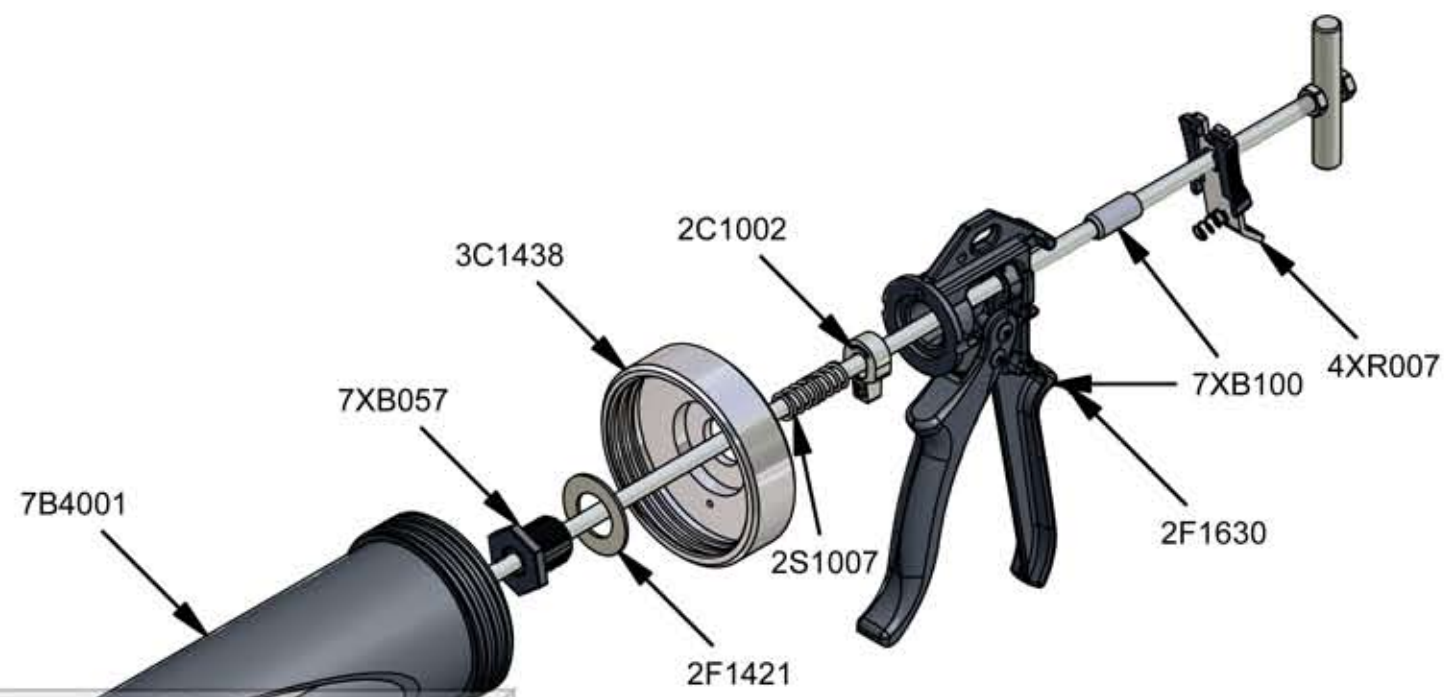

Parts List

STOCK No	DESCRIPTION	QTY
2C1002	Mk5 Catch Plate	1
2F1204	M8 Lock Nut	1
2F1210	M8 Nylock Nut	1
2F1421	Washer	1
2F1630	Screw	1
2S1007	Catch Plate Spring	1
2S2116	Re-inforced Rubber Seal	1
3C1438	Back Cap (with pin)	1
3F2404	Washer 49mm	1
3F2416	Washer With Spigot	1
4XR007	PRD Release plate/Sleeve/Spring	1
7B4001	Barrel 914mm	1
7C1007	Front Cap and Seal	1
7R1058	T Handle Rod 1054mm	1
7XB057	Bushed Plastic Barrel Screw	1
7XB100	Mk 5 Butt/Trigger With Sleeve	1