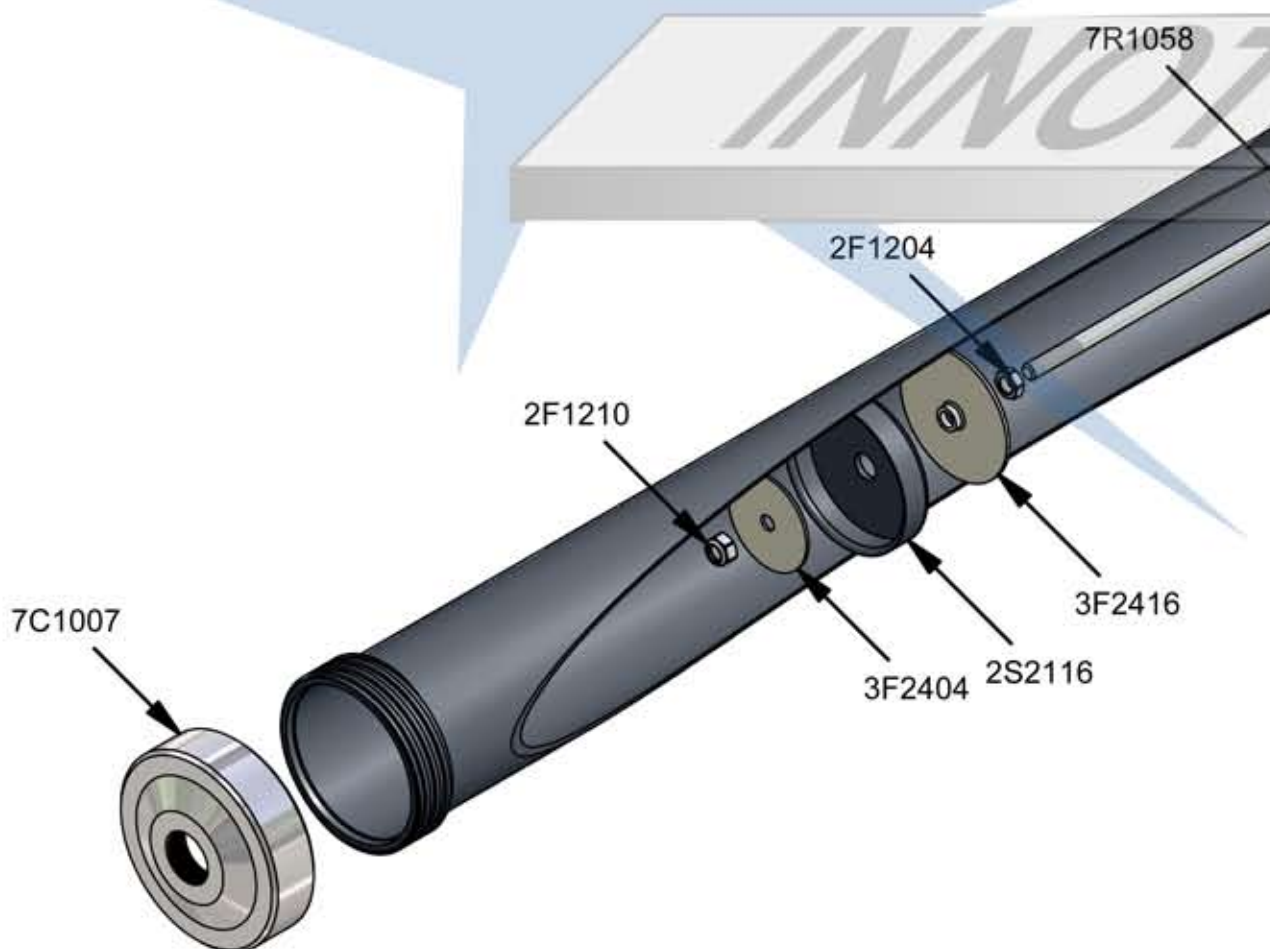

Parts List

STOCK No	DESCRIPTION	QTY
2C1002	Mk5 Catch Plate	1
2F1204	M8 Lock Nut	1
2F1210	M8 Nylock Nut	1
2F1421	Washer	1
2F1630	Screw	1
2S1007	Catch Plate Spring	1
2S2116	Re-inforced Rubber Seal	1
3C1438	Back Cap (with pin)	1
3F2404	Washer 49mm	1
3F2416	Washer With Spigot	1
4XR007	PRD Release plate/Sleeve/Spring	1
7B4001	Barrel 914mm	1
7C1007	Front Cap and Seal	1
7R1058	T Handle Rod 1054mm	1
7XB057	Bushed Plastic Barrel Screw	1
7XB100	Mk 5 Butt/Trigger With Sleeve	1