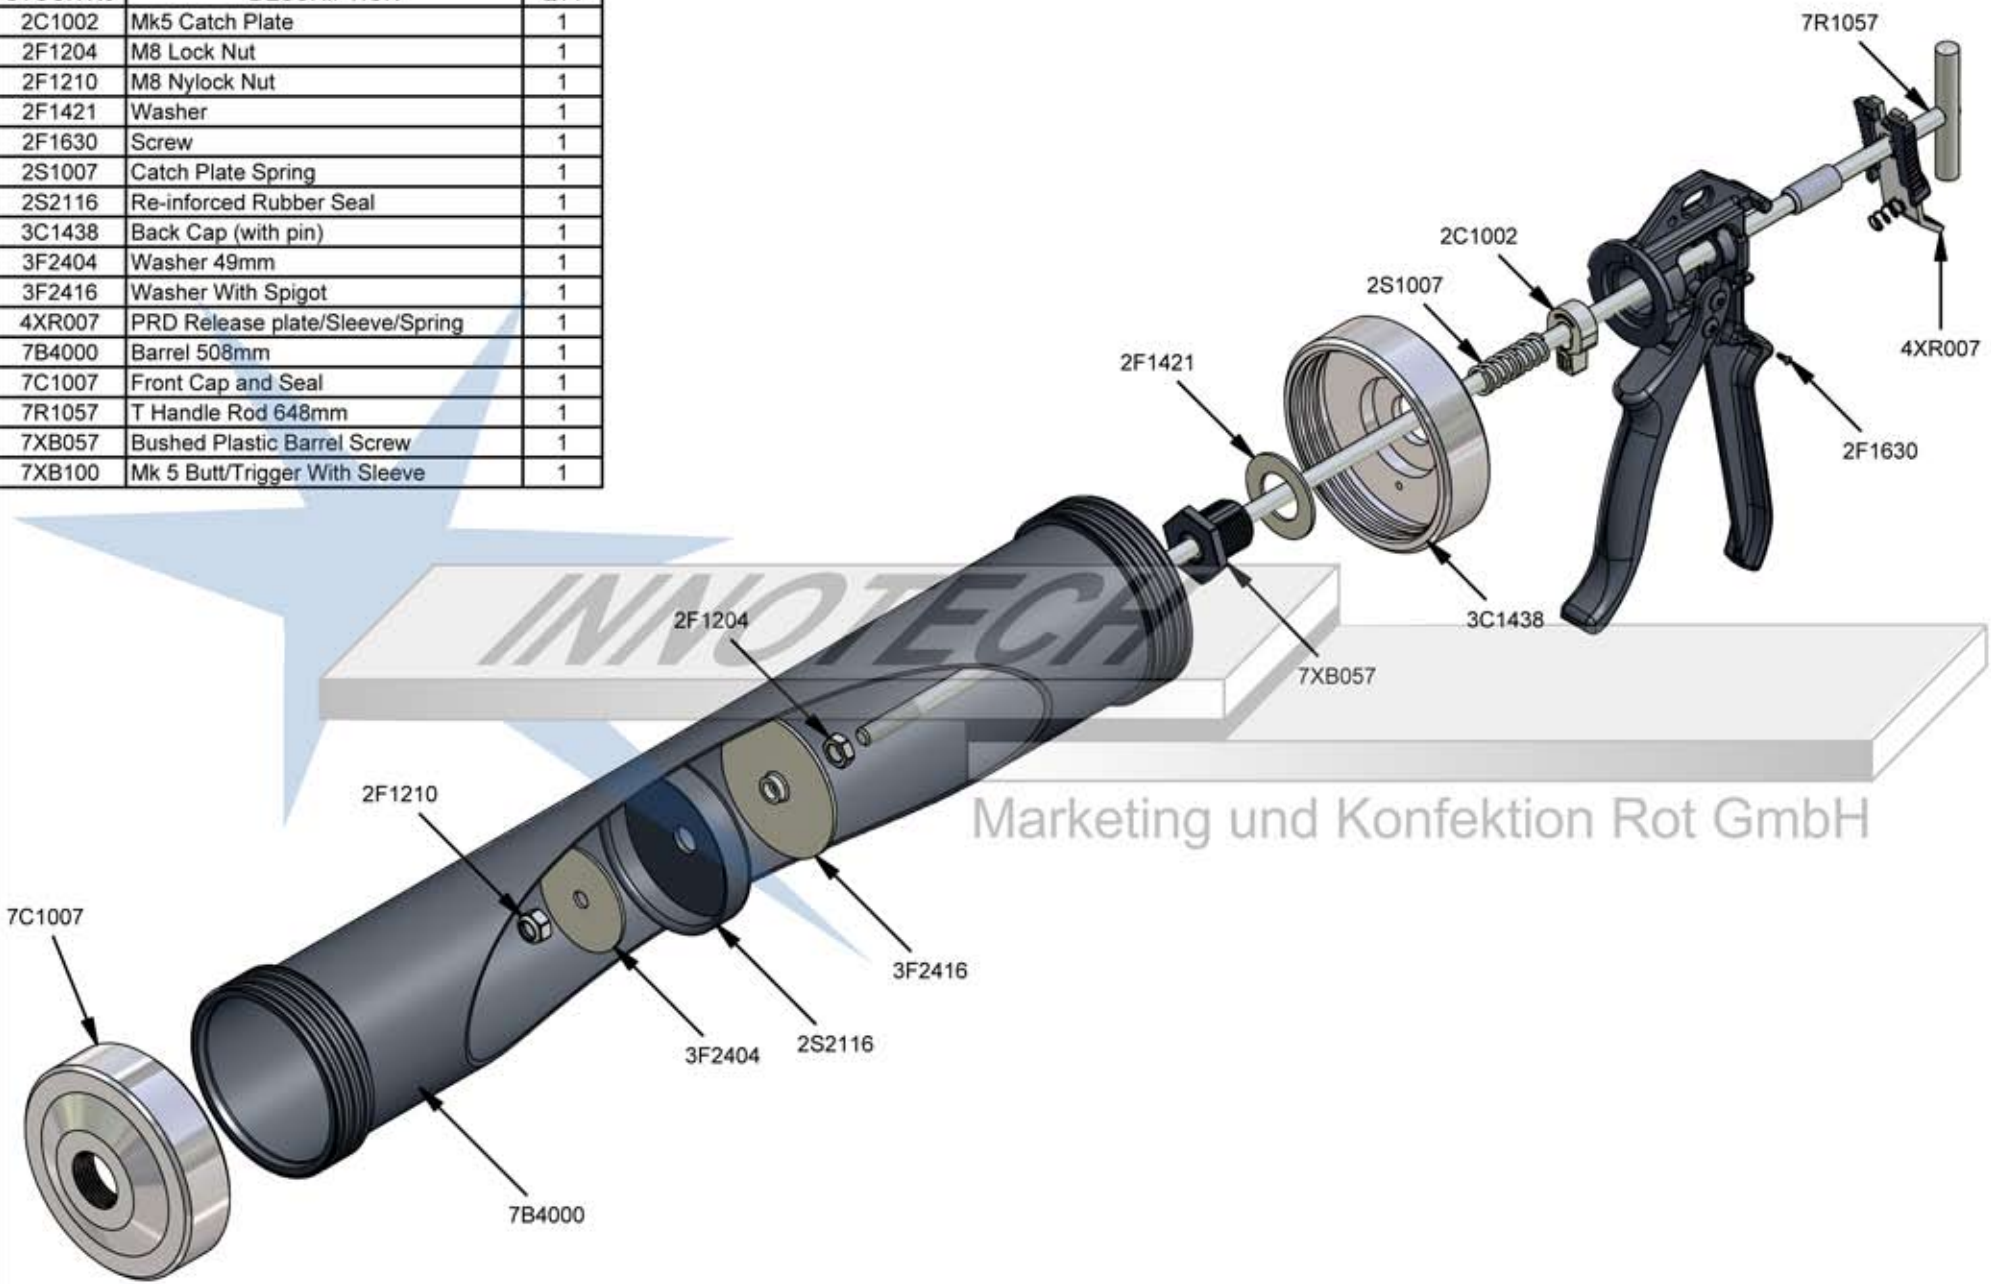

Parts List

STOCK No	DESCRIPTION	QTY
2C1002	Mk5 Catch Plate	1
2F1204	M8 Lock Nut	1
2F1210	M8 Nylock Nut	1
2F1421	Washer	1
2F1630	Screw	1
2S1007	Catch Plate Spring	1
2S2116	Re-inforced Rubber Seal	1
3C1438	Back Cap (with pin)	1
3F2404	Washer 49mm	1
3F2416	Washer With Spigot	1
4XR007	PRD Release plate/Sleeve/Spring	1
7B4000	Barrel 508mm	1
7C1007	Front Cap and Seal	1
7R1057	T Handle Rod 648mm	1
7XB057	Bushed Plastic Barrel Screw	1
7XB100	Mk 5 Butt/Trigger With Sleeve	1