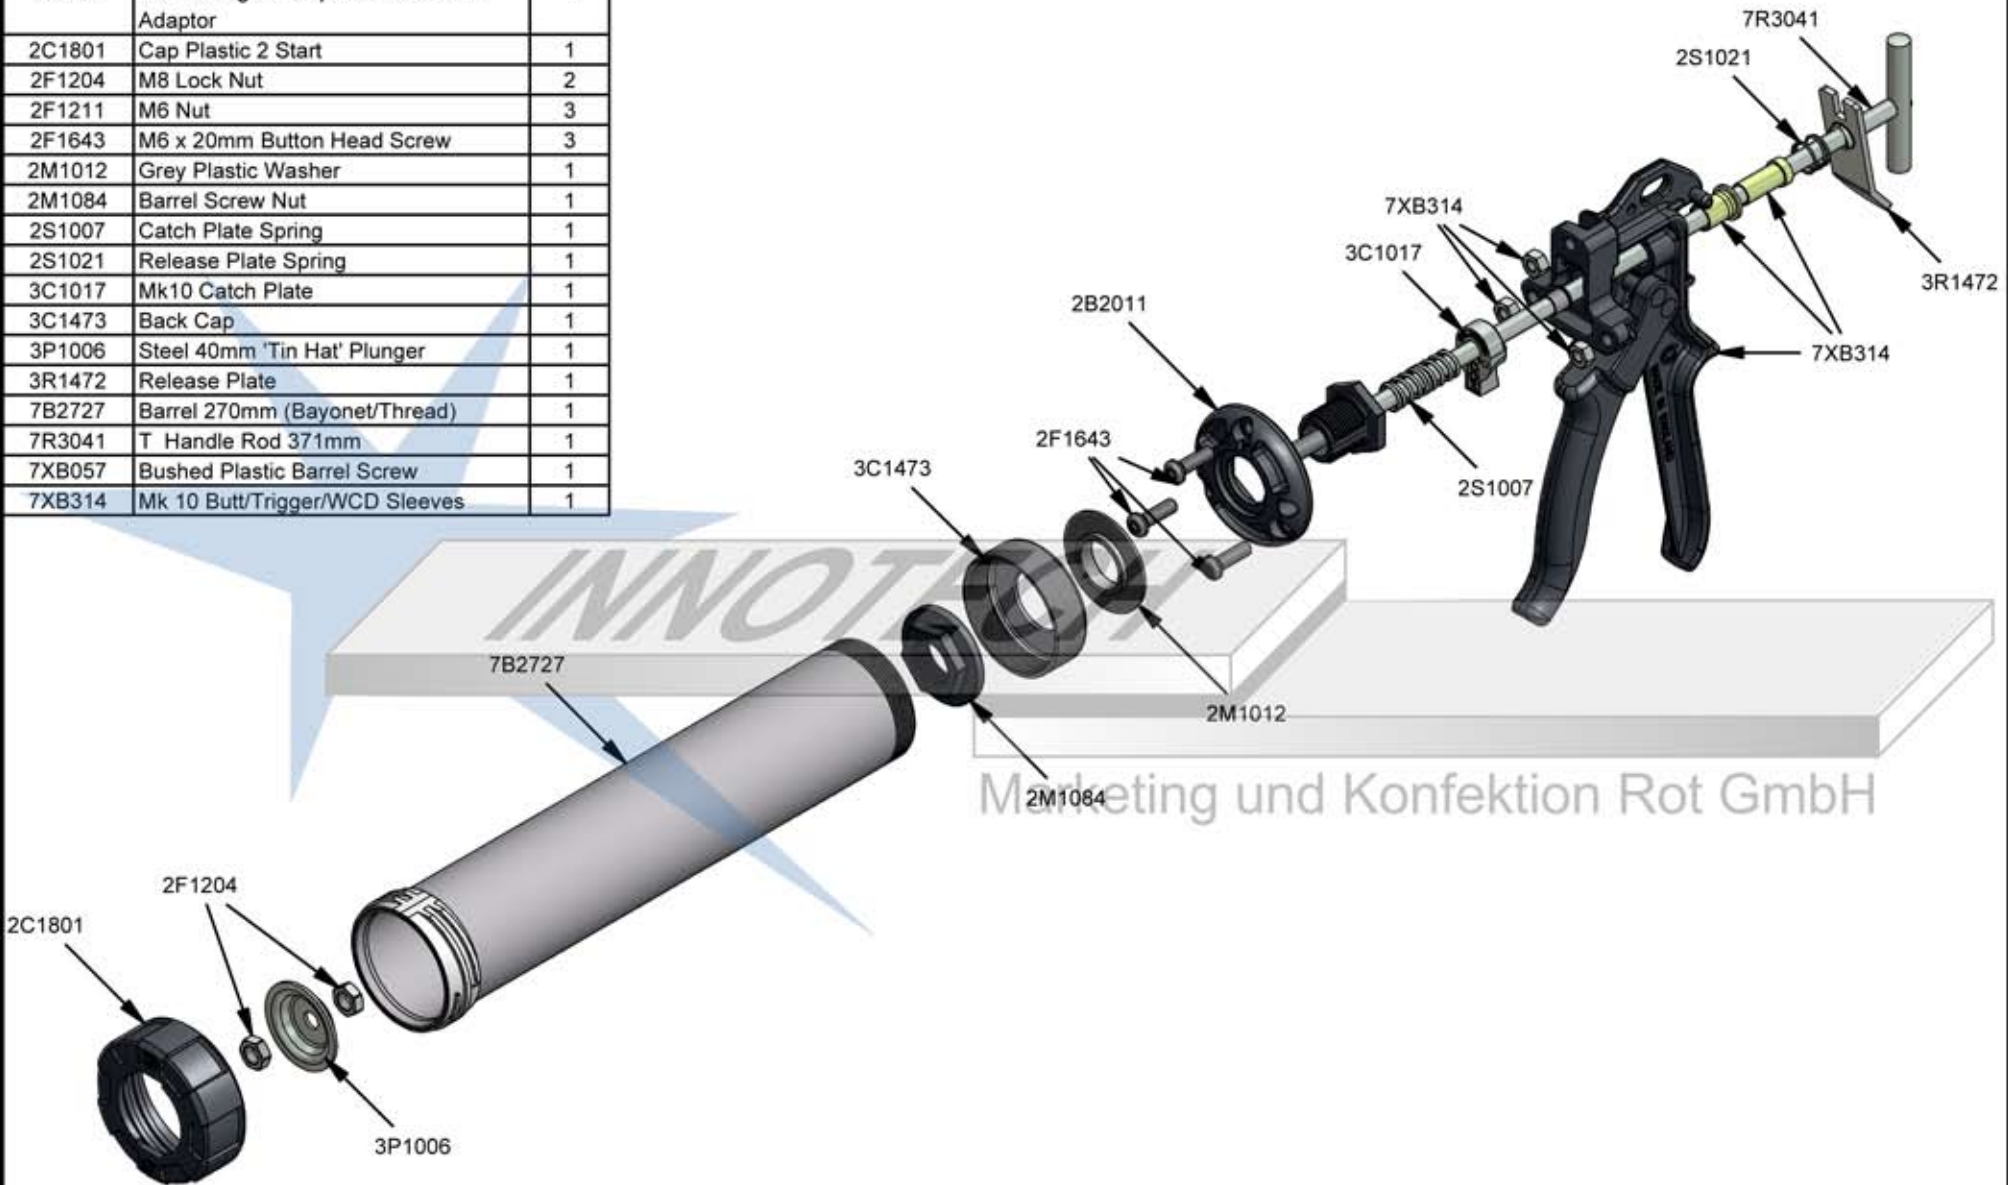

Parts List

STOCK No	DESCRIPTION	QTY
2B2011	Mk 10 Single Component Bulkhead Adaptor	1
2C1801	Cap Plastic 2 Start	1
2F1204	M8 Lock Nut	2
2F1211	M6 Nut	3
2F1643	M6 x 20mm Button Head Screw	3
2M1012	Grey Plastic Washer	1
2M1084	Barrel Screw Nut	1
2S1007	Catch Plate Spring	1
2S1021	Release Plate Spring	1
3C1017	Mk10 Catch Plate	1
3C1473	Back Cap	1
3P1006	Steel 40mm 'Tin Hat' Plunger	1
3R1472	Release Plate	1
7B2727	Barrel 270mm (Bayonet/Thread)	1
7R3041	T Handle Rod 371mm	1
7XB057	Bushed Plastic Barrel Screw	1
7XB314	Mk 10 Butt/Trigger/WCD Sleeves	1