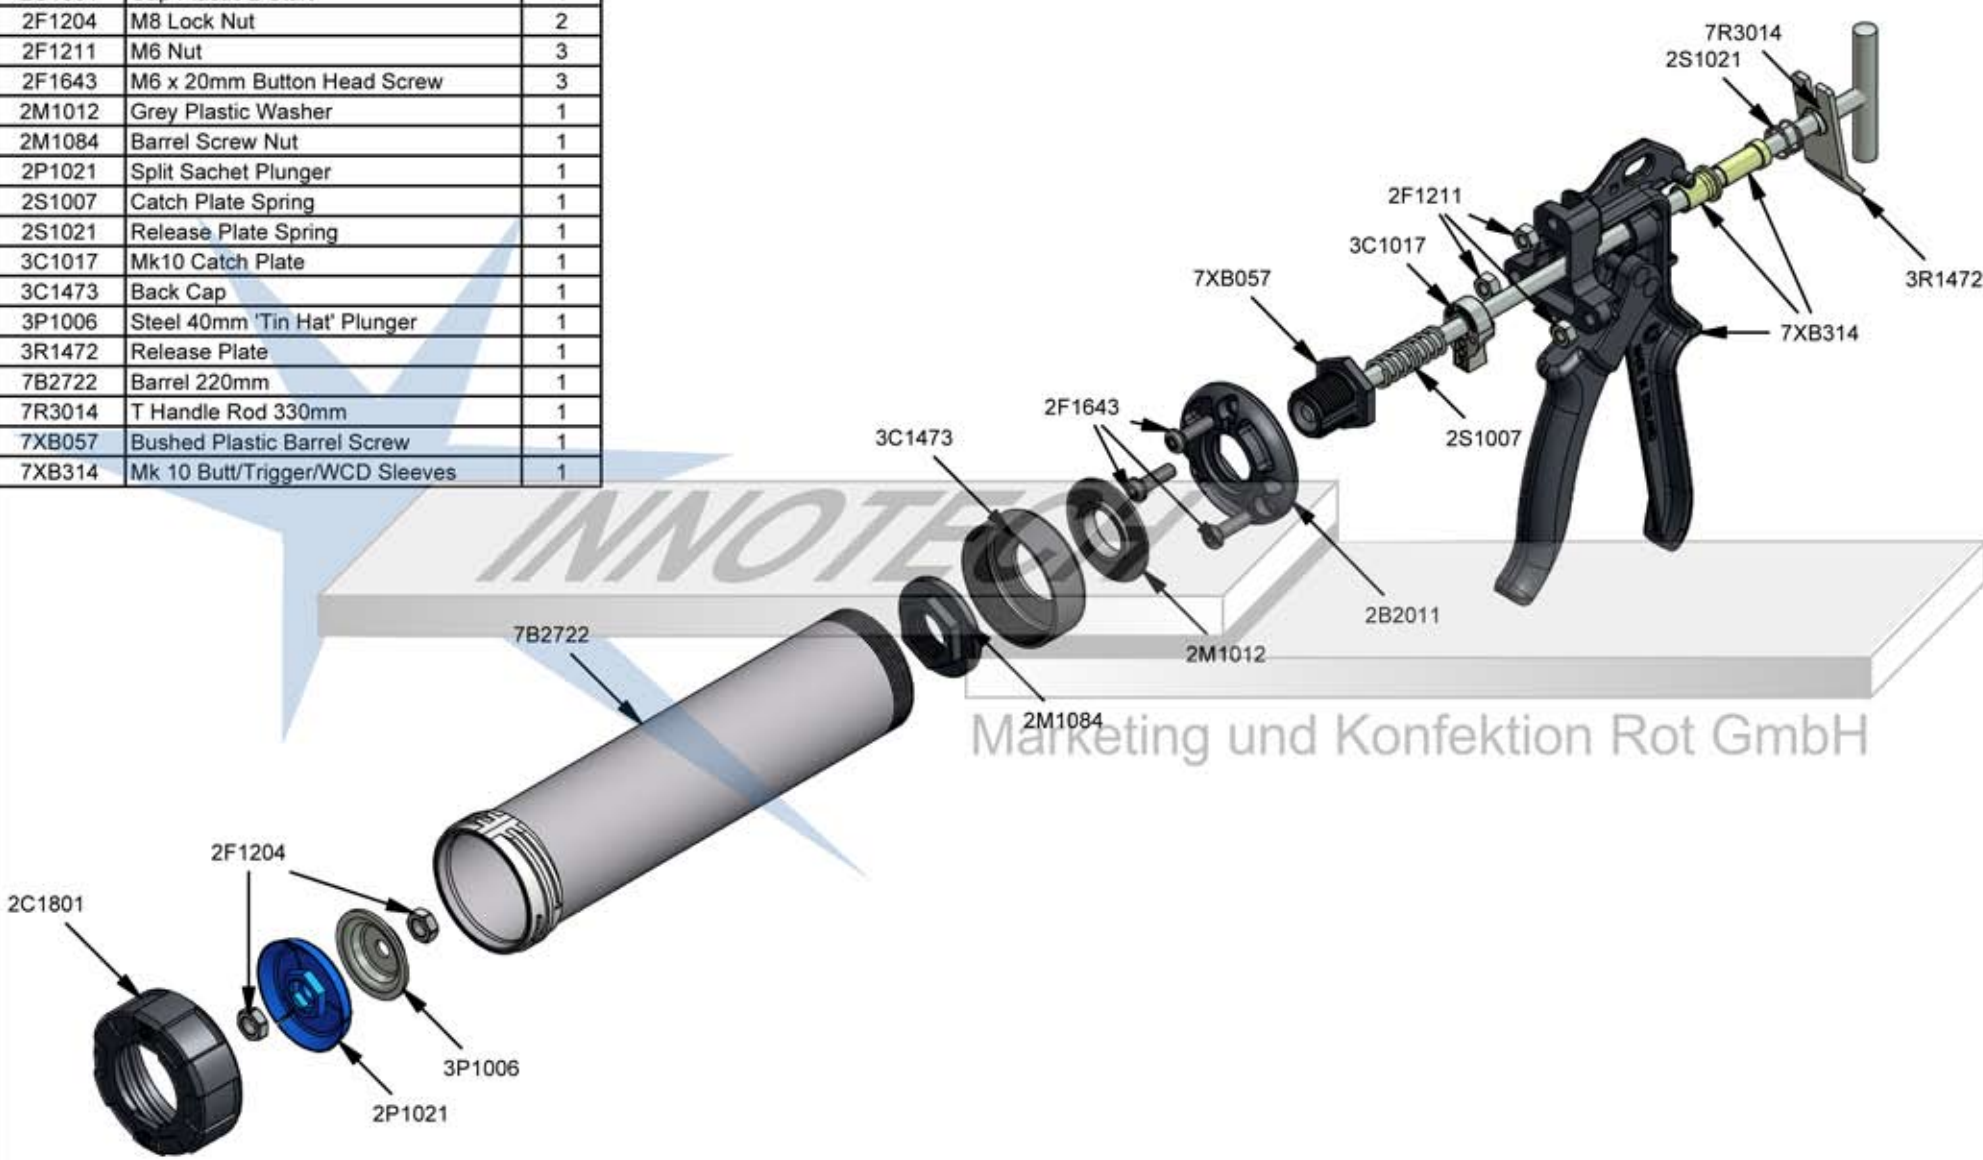

Parts List

STOCK No	DESCRIPTION	QTY
2B2011	Mk 10 Single Component Bulkhead Adaptor	1
2C1801	Cap Plastic 2 Start	1
2F1204	M8 Lock Nut	2
2F1211	M6 Nut	3
2F1643	M6 x 20mm Button Head Screw	3
2M1012	Grey Plastic Washer	1
2M1084	Barrel Screw Nut	1
2P1021	Split Sachet Plunger	1
2S1007	Catch Plate Spring	1
2S1021	Release Plate Spring	1
3C1017	Mk10 Catch Plate	1
3C1473	Back Cap	1
3P1006	Steel 40mm 'Tin Hat' Plunger	1
3R1472	Release Plate	1
7B2722	Barrel 220mm	1
7R3014	T Handle Rod 330mm	1
7XB057	Bushed Plastic Barrel Screw	1
7XB314	Mk 10 Butt/Trigger/WCD Sleeves	1