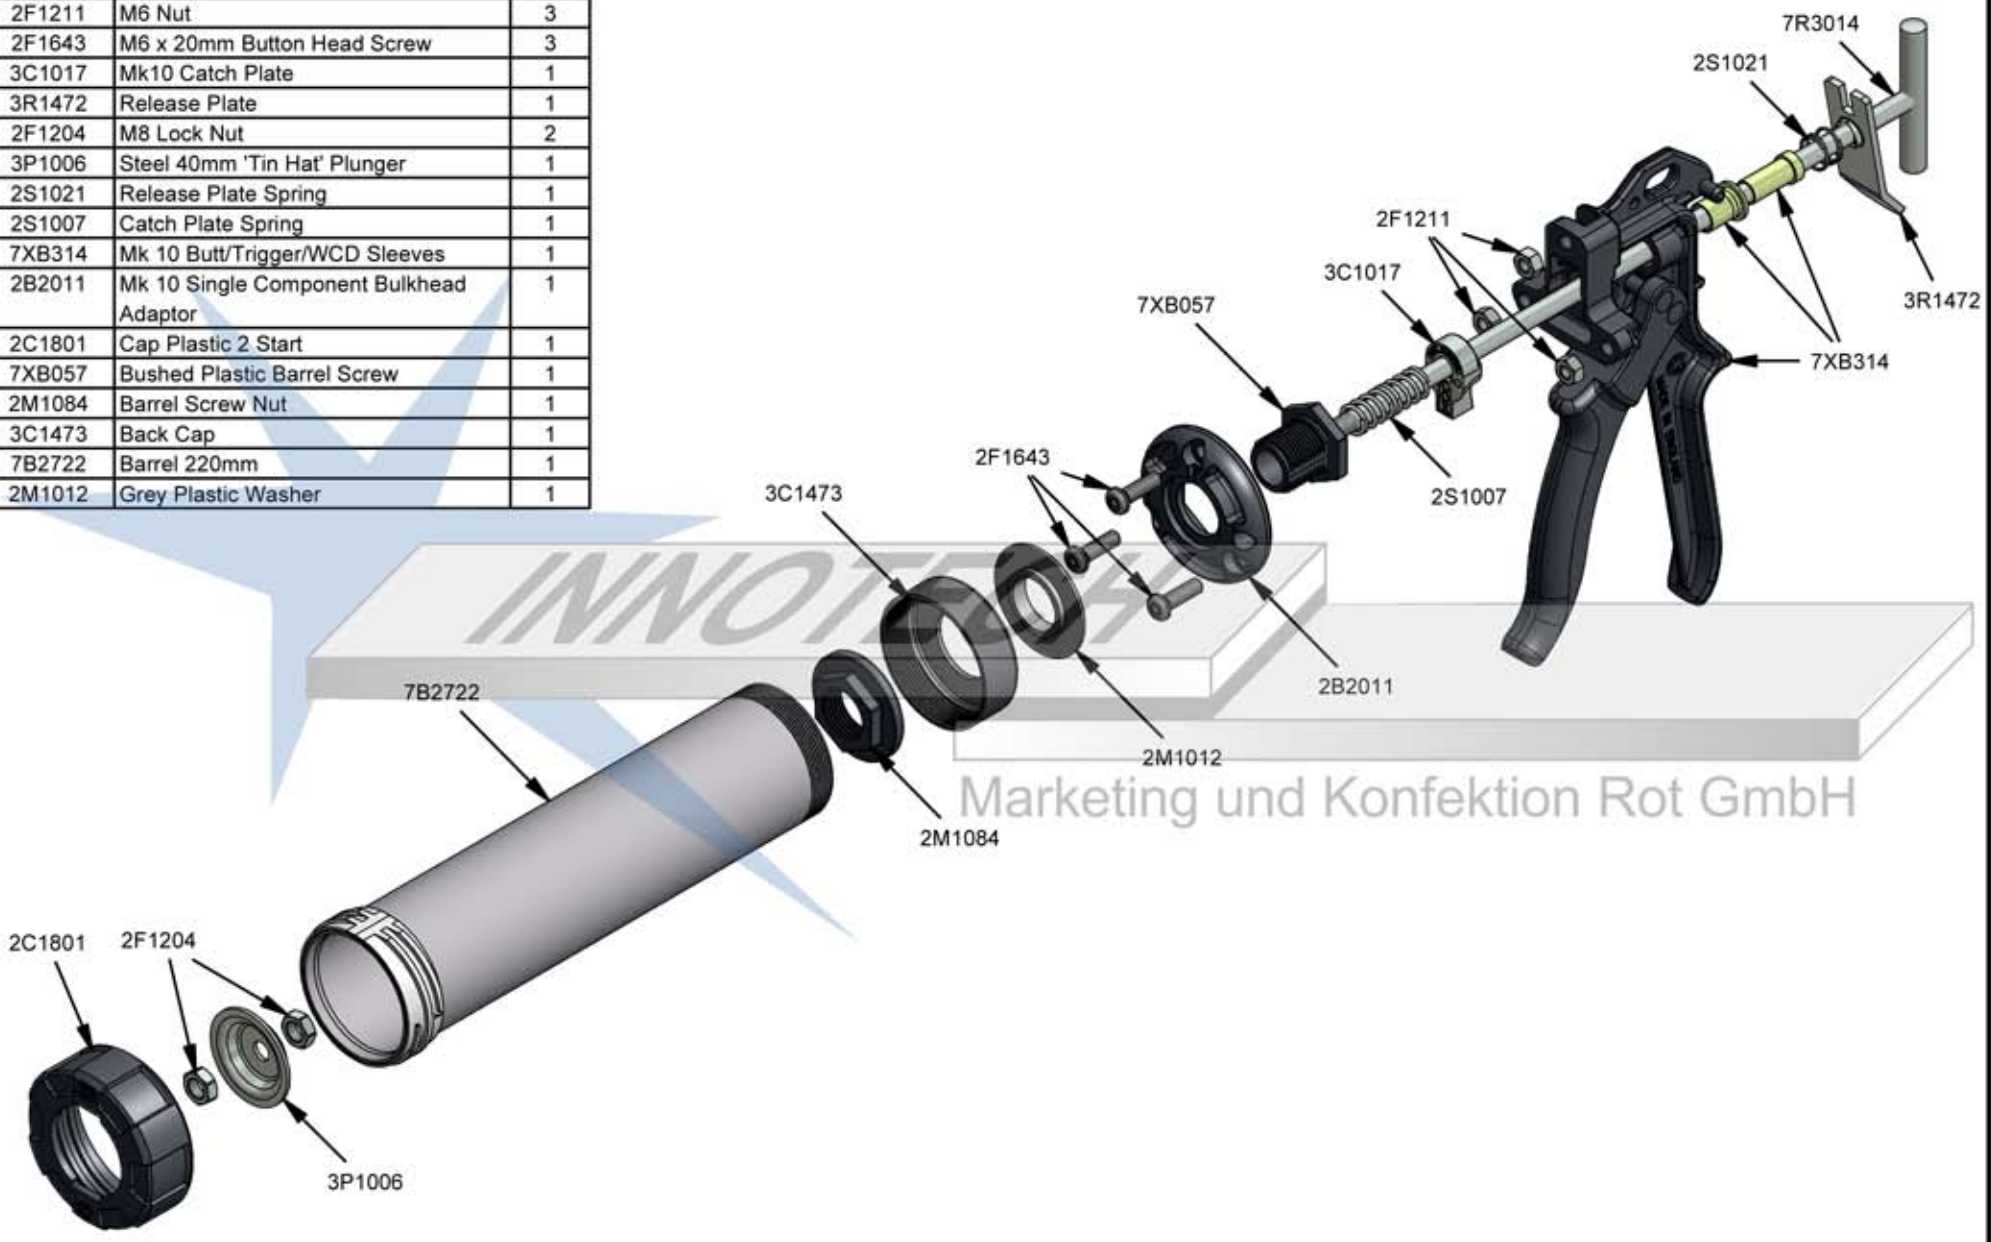

Parts List

STOCK No	DESCRIPTION	QTY
7R3014	T Handle Rod 330mm	1
2F1211	M6 Nut	3
2F1643	M6 x 20mm Button Head Screw	3
3C1017	Mk10 Catch Plate	1
3R1472	Release Plate	1
2F1204	M8 Lock Nut	2
3P1006	Steel 40mm 'Tin Hat' Plunger	1
2S1021	Release Plate Spring	1
2S1007	Catch Plate Spring	1
7XB314	Mk 10 Butt/Trigger/WCD Sleeves	1
2B2011	Mk 10 Single Component Bulkhead Adaptor	1
2C1801	Cap Plastic 2 Start	1
7XB057	Bushed Plastic Barrel Screw	1
2M1084	Barrel Screw Nut	1
3C1473	Back Cap	1
7B2722	Barrel 220mm	1
2M1012	Grey Plastic Washer	1

# Ultraflow Combi 310 Cartridge

www.pccox.co.uk  
 sales@pccox.co.uk  
 TEL:44(0)1635 264500

REV  
 F

DATE  
 06/09/2013