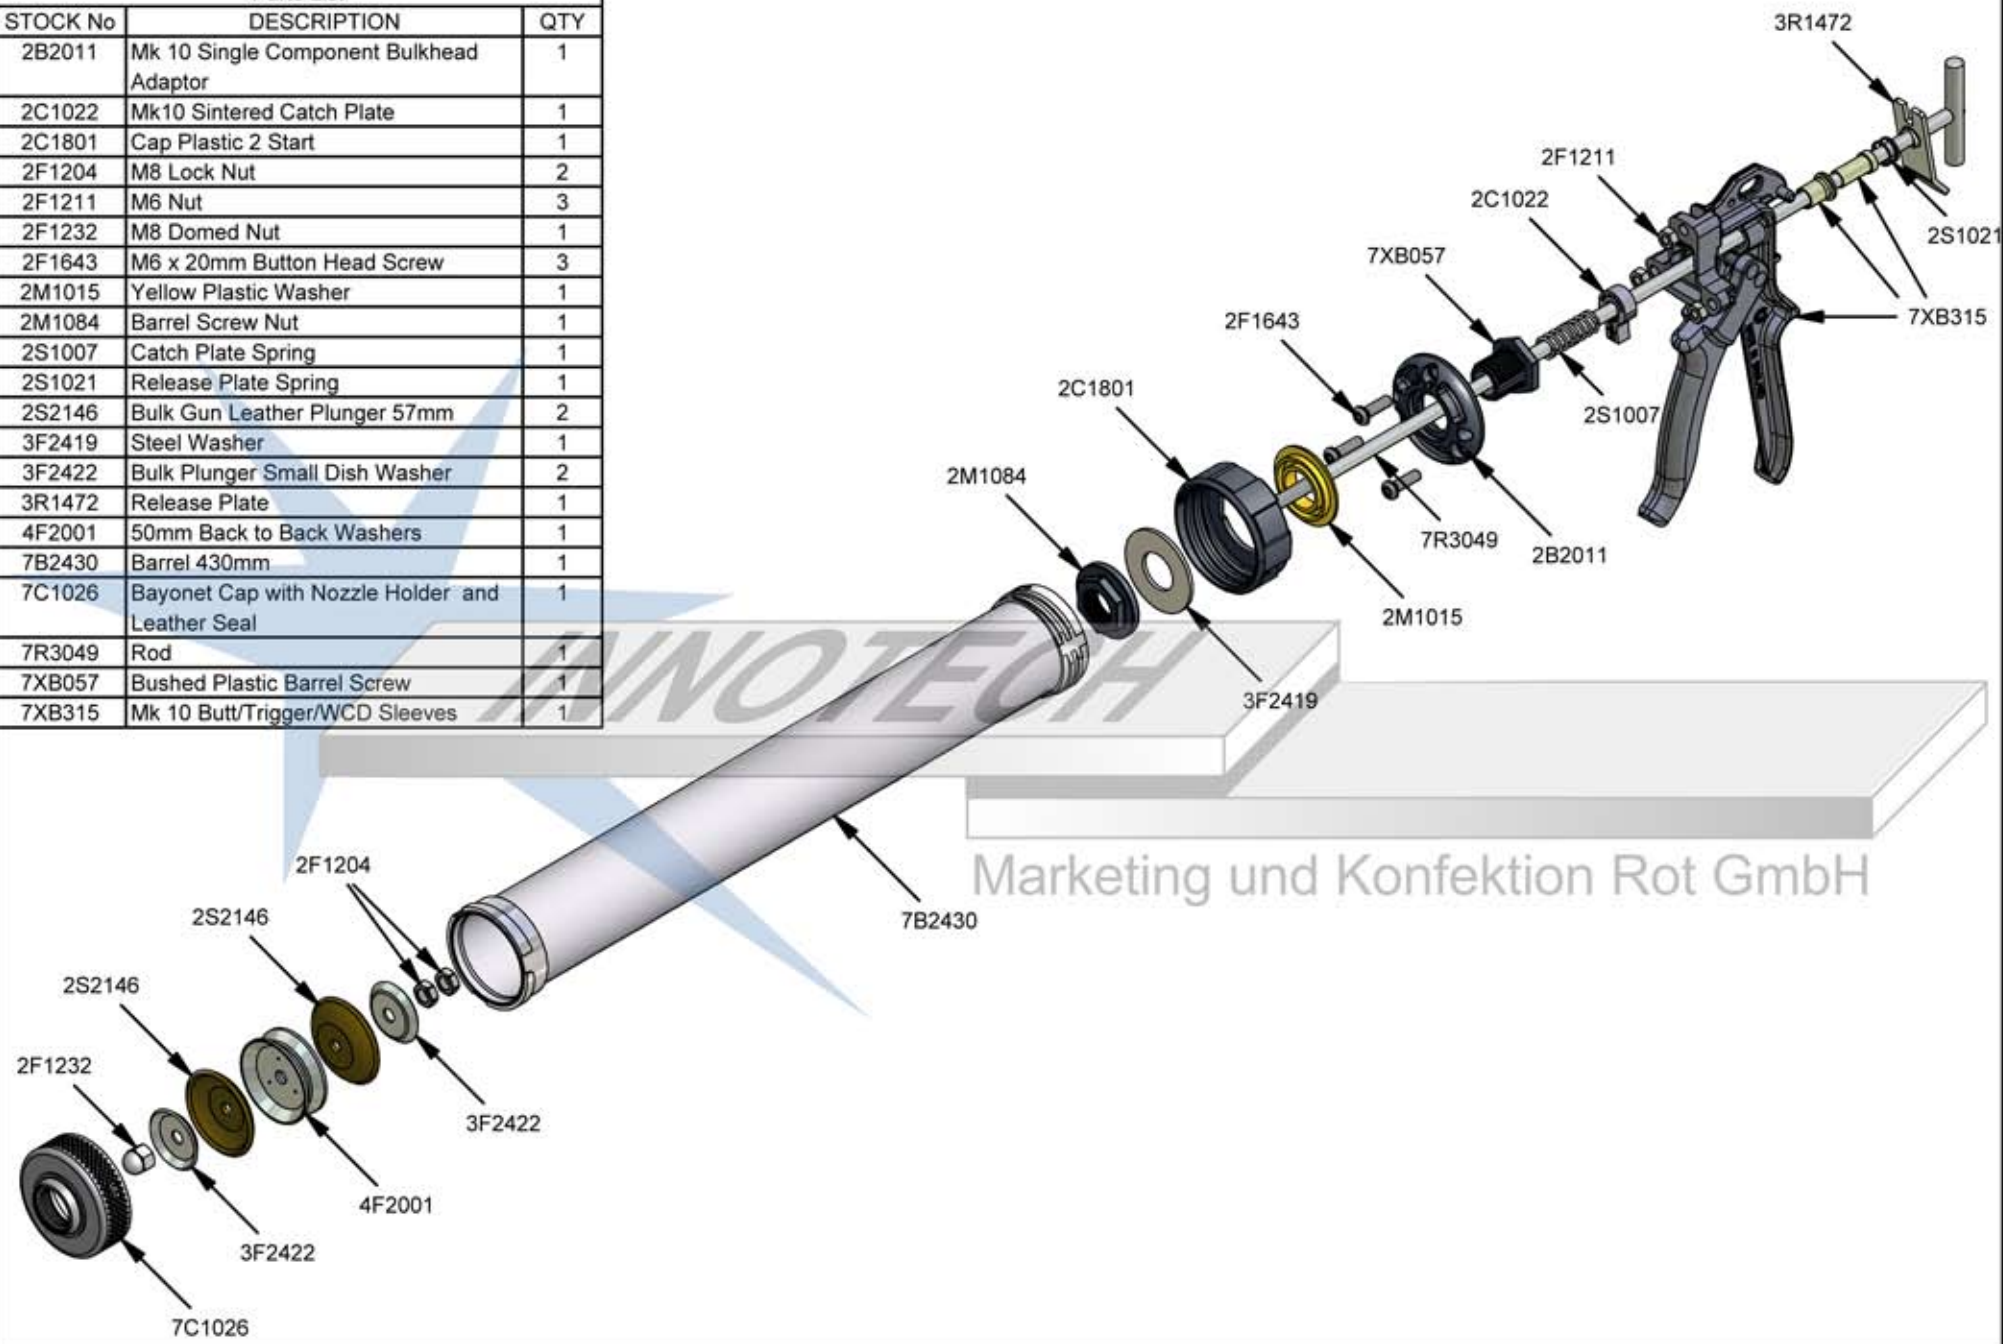

Parts List

| STOCK No | DESCRIPTION                                     | QTY |
|----------|---|-----|
| 2B2011   | Mk 10 Single Component Bulkhead Adaptor         | 1   |
| 2C1022   | Mk10 Sintered Catch Plate                       | 1   |
| 2C1801   | Cap Plastic 2 Start                             | 1   |
| 2F1204   | M8 Lock Nut                                     | 2   |
| 2F1211   | M6 Nut  | 3   |
| 2F1232   | M8 Domed Nut                                    | 1   |
| 2F1643   | M6 x 20mm Button Head Screw                     | 3   |
| 2M1015   | Yellow Plastic Washer                           | 1   |
| 2M1084   | Barrel Screw Nut                                | 1   |
| 2S1007   | Catch Plate Spring                              | 1   |
| 2S1021   | Release Plate Spring                            | 1   |
| 2S2146   | Bulk Gun Leather Plunger 57mm                   | 2   |
| 3F2419   | Steel Washer                                    | 1   |
| 3F2422   | Bulk Plunger Small Dish Washer                  | 2   |
| 3R1472   | Release Plate                                   | 1   |
| 4F2001   | 50mm Back to Back Washers                       | 1   |
| 7B2430   | Barrel 430mm                                    | 1   |
| 7C1026   | Bayonet Cap with Nozzle Holder and Leather Seal | 1   |
| 7R3049   | Rod   | 1   |
| 7XB057   | Bushed Plastic Barrel Screw                     | 1   |
| 7XB315   | Mk 10 Butt/Trigger/WCD Sleeves                  | 1   |

Marketing und Konfektion Rot GmbH

Ultraflow Bulk MK10 800ml

www.pccox.co.uk  
 sales@pccox.co.uk  
 TEL:44(0)1635 264500

|     |            |
|-----|------------|
| REV | DATE       |
| A   | 12/05/2010 |