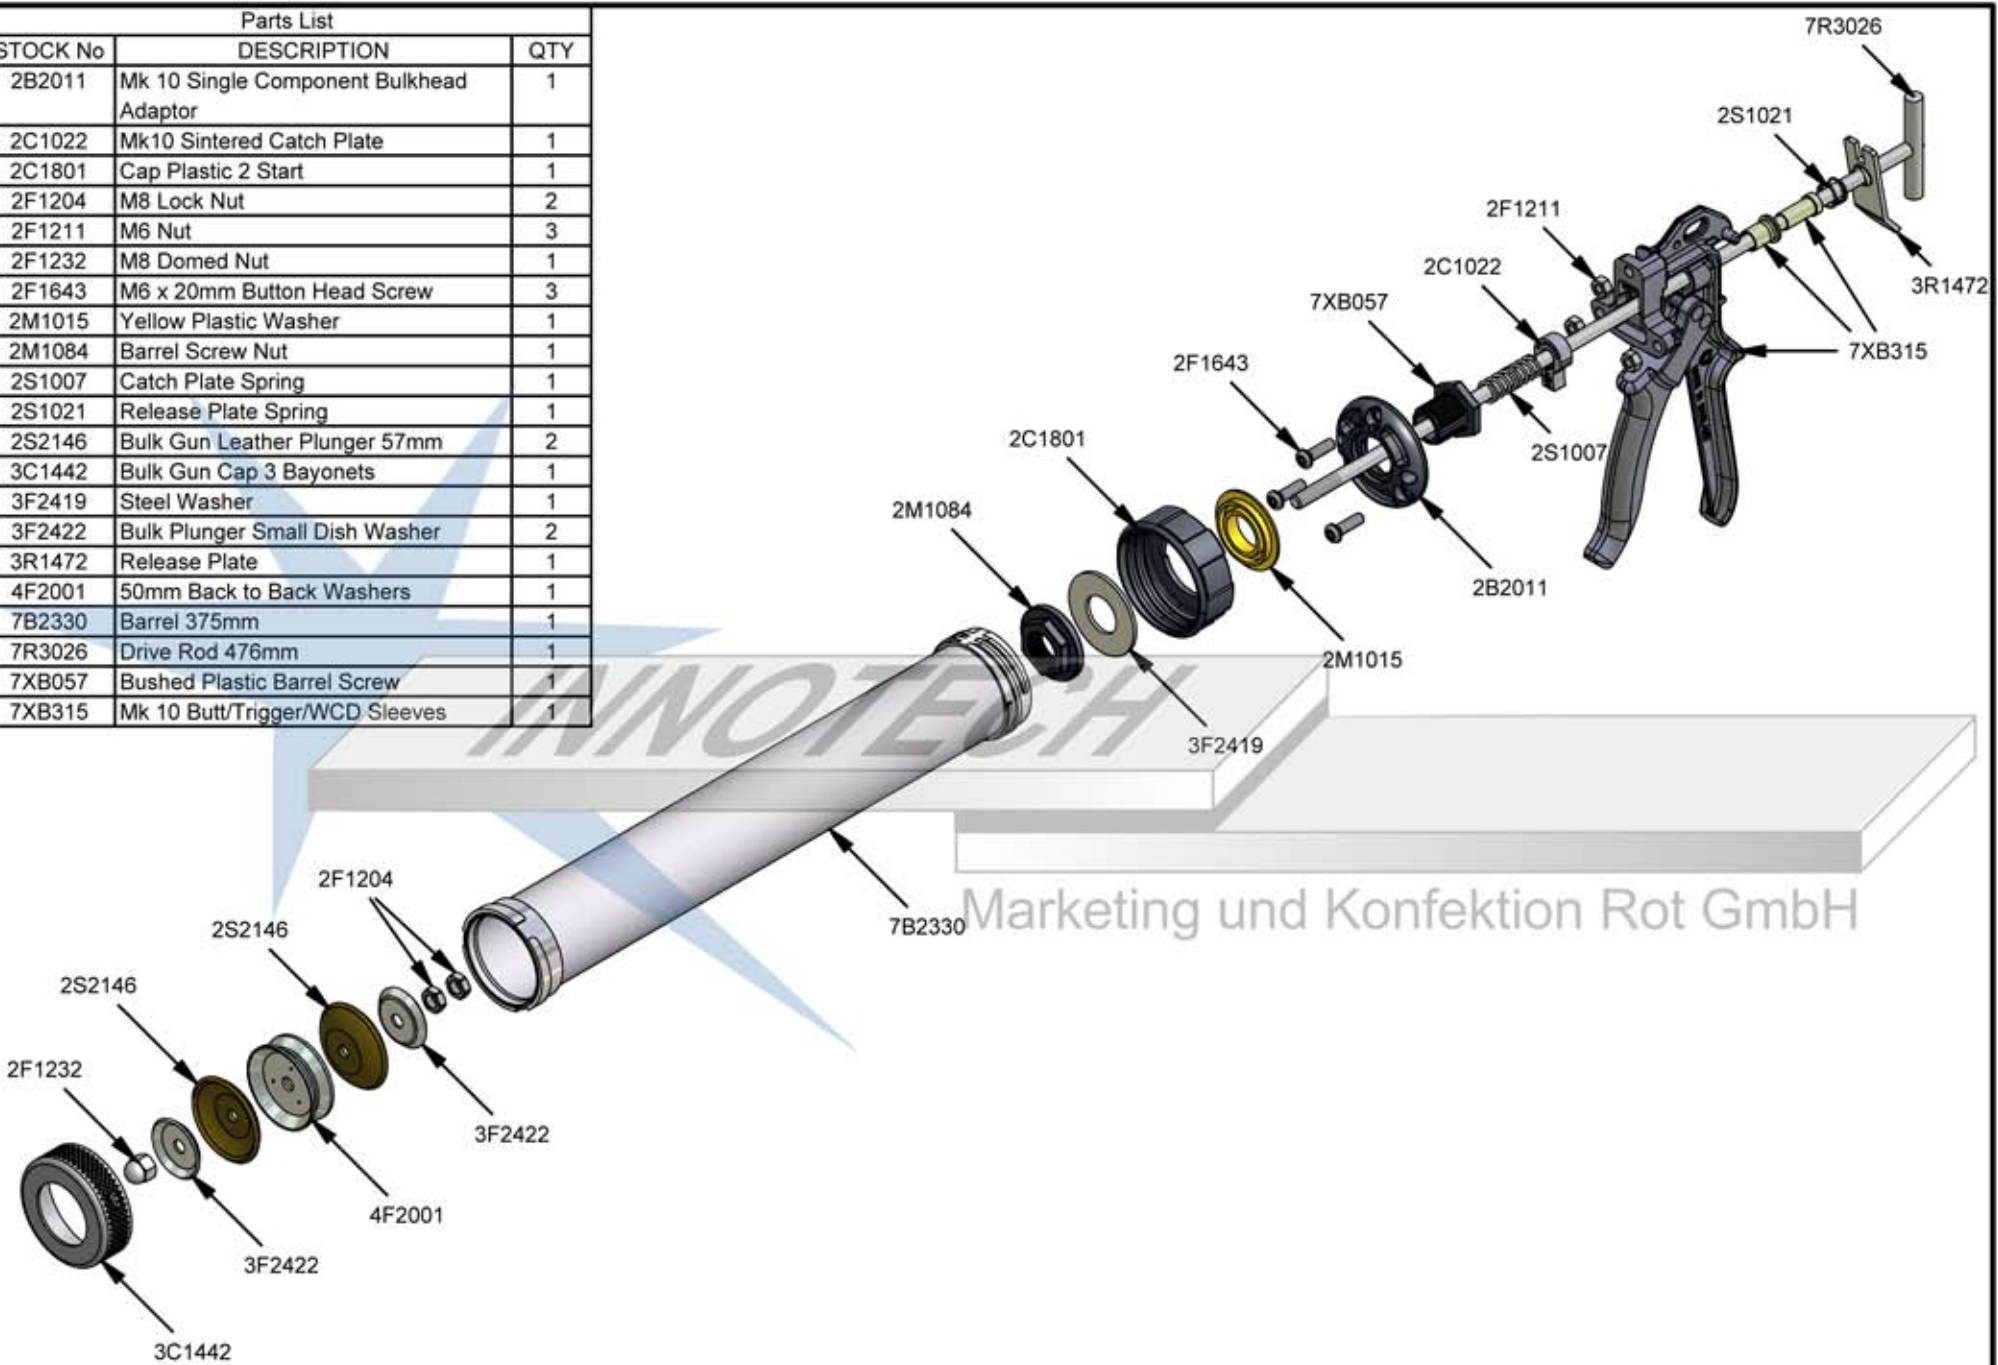

Parts List

STOCK No	DESCRIPTION	QTY
2B2011	Mk 10 Single Component Bulkhead Adaptor	1
2C1022	Mk10 Sintered Catch Plate	1
2C1801	Cap Plastic 2 Start	1
2F1204	M8 Lock Nut	2
2F1211	M6 Nut	3
2F1232	M8 Domed Nut	1
2F1643	M6 x 20mm Button Head Screw	3
2M1015	Yellow Plastic Washer	1
2M1084	Barrel Screw Nut	1
2S1007	Catch Plate Spring	1
2S1021	Release Plate Spring	1
2S2146	Bulk Gun Leather Plunger 57mm	2
3C1442	Bulk Gun Cap 3 Bayonets	1
3F2419	Steel Washer	1
3F2422	Bulk Plunger Small Dish Washer	2
3R1472	Release Plate	1
4F2001	50mm Back to Back Washers	1
7B2330	Barrel 375mm	1
7R3026	Drive Rod 476mm	1
7XB057	Bushed Plastic Barrel Screw	1
7XB315	Mk 10 Butt/Trigger/WCD Sleeves	1