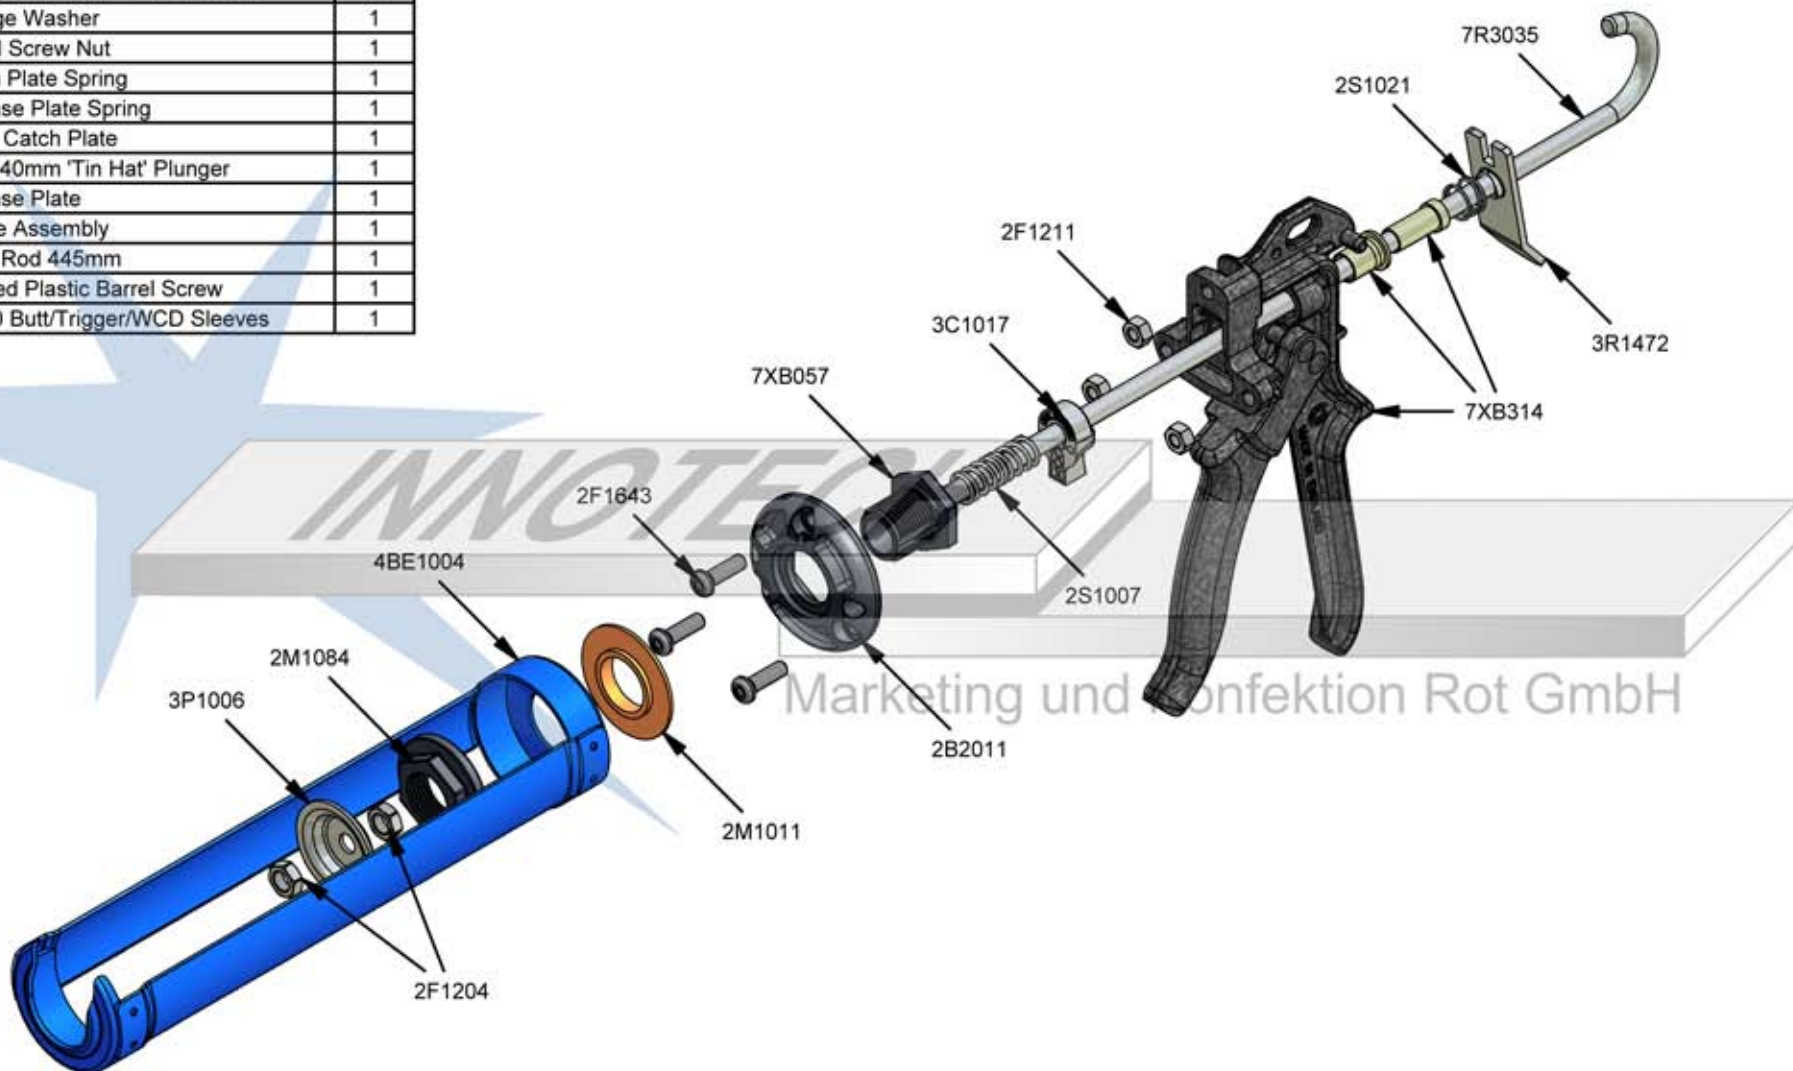

Parts List

STOCK No	DESCRIPTION	QTY
2B2011	Mk 10 Single Component Bulkhead Adaptor	1
2F1204	M8 Lock Nut	2
2F1211	M6 Nut	3
2F1643	M6 x 20mm Button Head Screw	3
2M1011	Orange Washer	1
2M1084	Barrel Screw Nut	1
2S1007	Catch Plate Spring	1
2S1021	Release Plate Spring	1
3C1017	Mk10 Catch Plate	1
3P1006	Steel 40mm 'Tin Hat' Plunger	1
3R1472	Release Plate	1
4BE1004	Frame Assembly	1
7R3035	Drive Rod 445mm	1
7XB057	Bushed Plastic Barrel Screw	1
7XB314	Mk 10 Butt/Trigger/WCD Sleeves	1