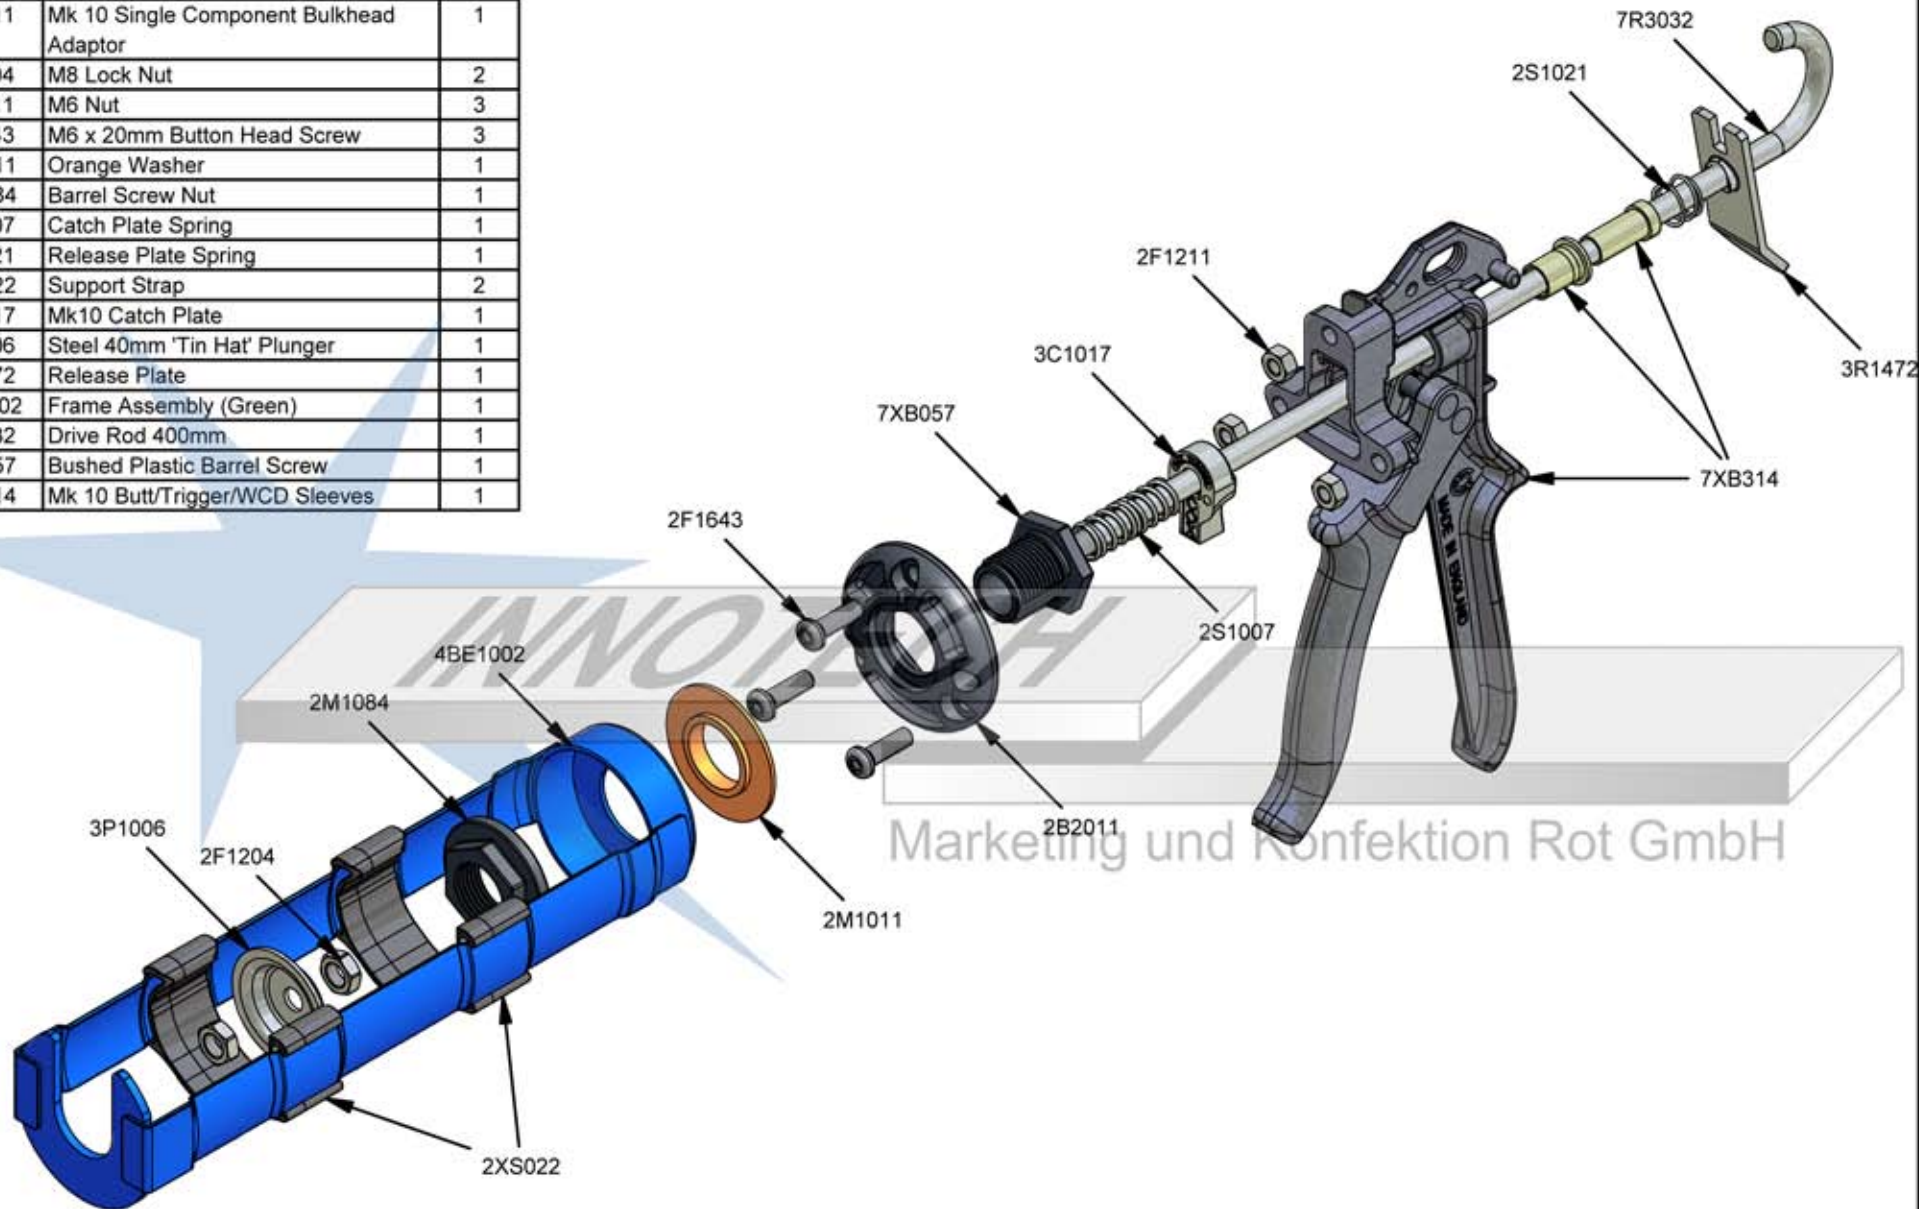

Parts List

STOCK No	DESCRIPTION	QTY
2B2011	Mk 10 Single Component Bulkhead Adaptor	1
2F1204	M8 Lock Nut	2
2F1211	M6 Nut	3
2F1643	M6 x 20mm Button Head Screw	3
2M1011	Orange Washer	1
2M1084	Barrel Screw Nut	1
2S1007	Catch Plate Spring	1
2S1021	Release Plate Spring	1
2XS022	Support Strap	2
3C1017	Mk10 Catch Plate	1
3P1006	Steel 40mm 'Tin Hat' Plunger	1
3R1472	Release Plate	1
4BE1002	Frame Assembly (Green)	1
7R3032	Drive Rod 400mm	1
7XB057	Bushed Plastic Barrel Screw	1
7XB314	Mk 10 Butt/Trigger/WCD Sleeves	1