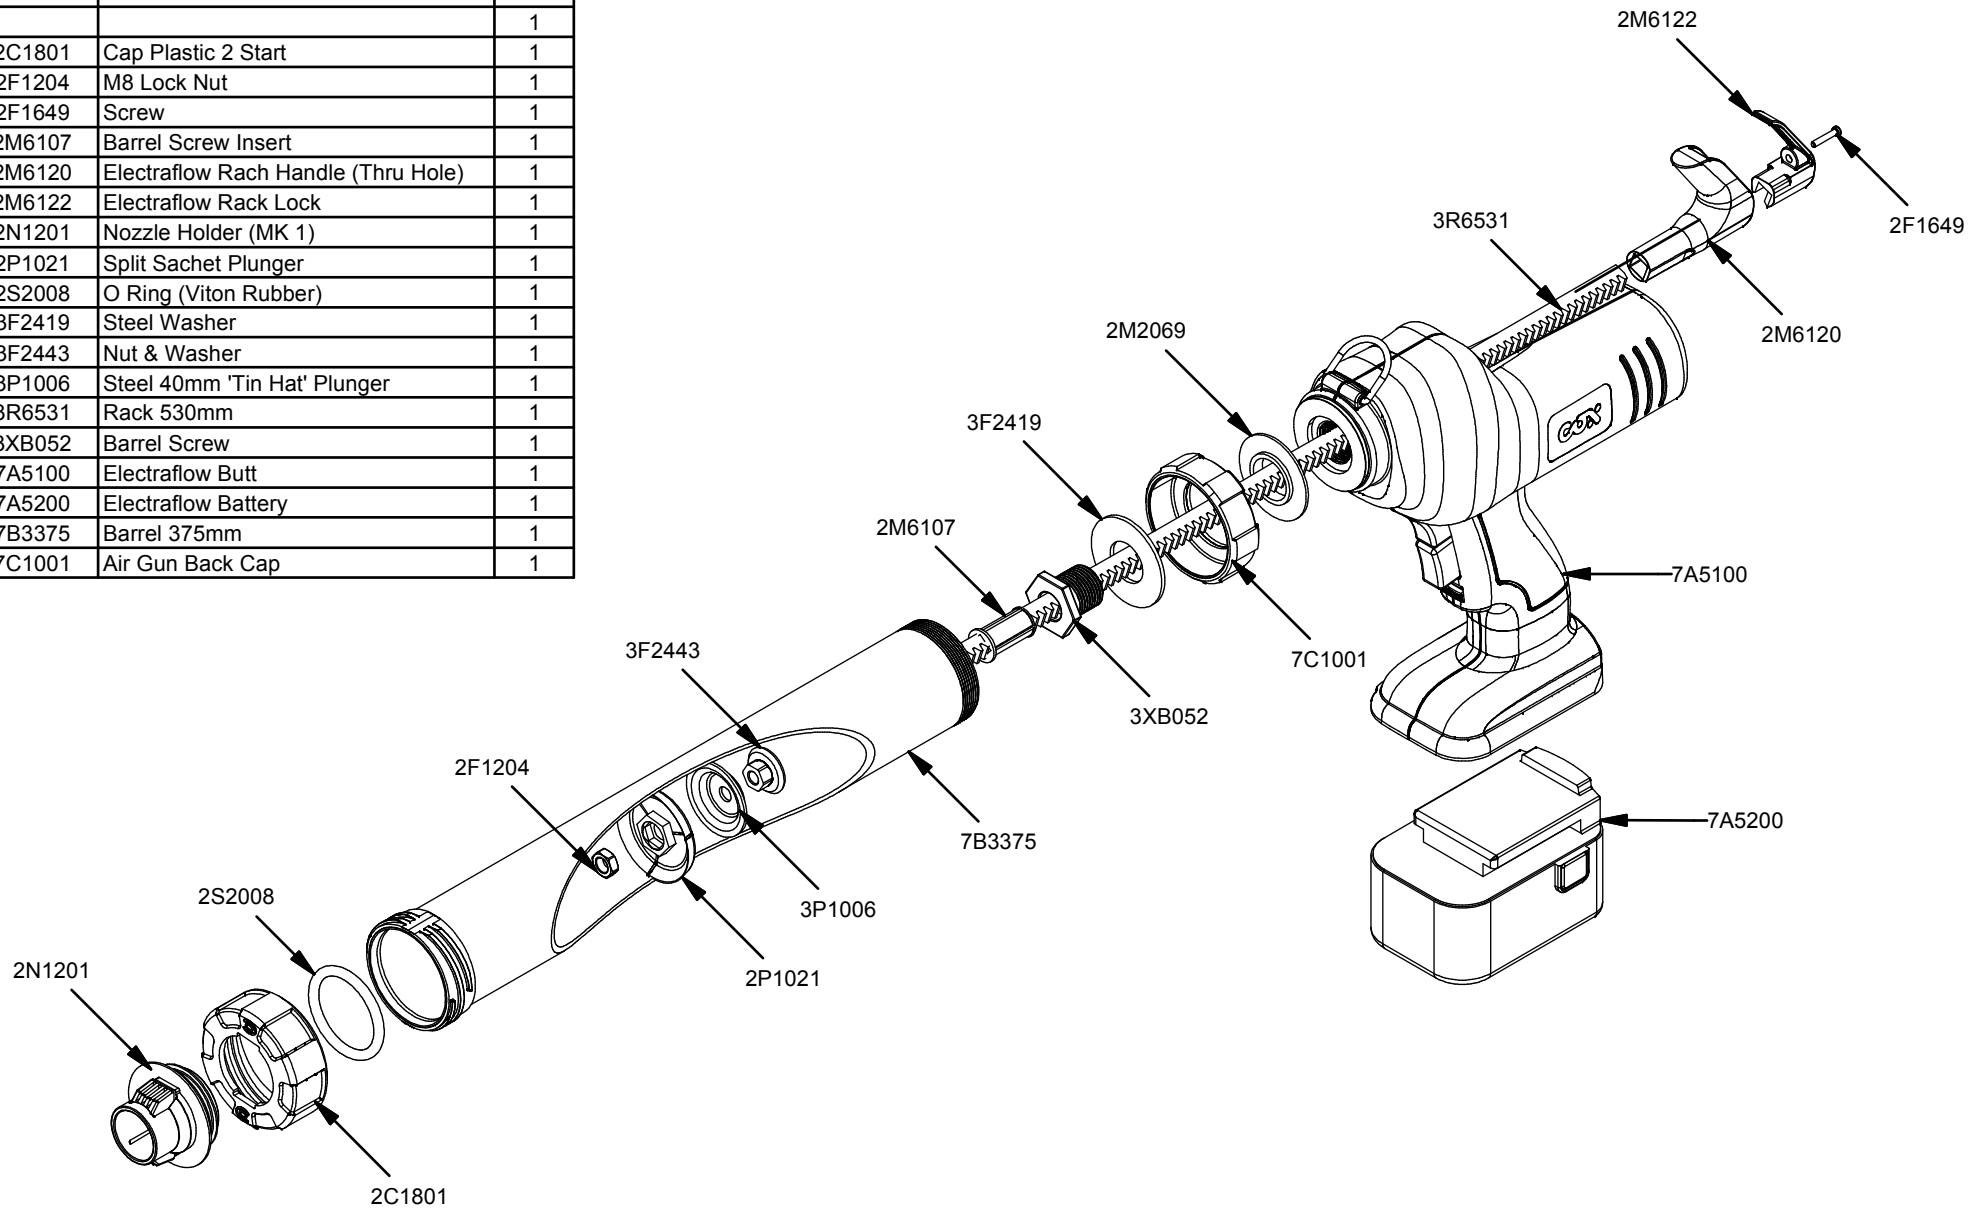

Parts List		
STOCK No	DESCRIPTION	QTY
2C1801	Cap Plastic 2 Start	1
2F1204	M8 Lock Nut	1
2F1649	Screw	1
2M2069	Black Washer	1
2M6107	Barrel Screw Insert	1
2M6120	Electraflow Rack Handle (Thru Hole)	1
2M6122	Electraflow Rack Lock	1
2N1201	Nozzle Holder (MK 1)	1
2P1021	Split Sachet Plunger	1
2S2008	O Ring (Viton Rubber)	1
2XH002	Hanging Hook	1
3F2419	Steel Washer	1
3F2443	Nut & Washer	1
3P1006	Steel 40mm 'Tin Hat' Plunger	1
3R6531	Rack 530mm	1
3XB052	Barrel Screw	1
7A5100	Electraflow Butt	1
7A5200	Electraflow Battery	1
7B3375	Barrel 375mm	1
7C1001	Air Gun Back Cap	1

Electraflow Combi Sachet 600

www.pccox.co.uk
 sales@pccox.co.uk
 TEL:44(0)1635 264500

REV
 H

DATE
 06/07/2012

Parts List		
STOCK No	DESCRIPTION	QTY
		1
		1
2C1801	Cap Plastic 2 Start	1
2F1204	M8 Lock Nut	1
2F1649	Screw	1
2M6107	Barrel Screw Insert	1
2M6120	Electraflow Rach Handle (Thru Hole)	1
2M6122	Electraflow Rack Lock	1
2N1201	Nozzle Holder (MK 1)	1
2P1021	Split Sachet Plunger	1
2S2008	O Ring (Viton Rubber)	1
3F2419	Steel Washer	1
3F2443	Nut & Washer	1
3P1006	Steel 40mm 'Tin Hat' Plunger	1
3R6531	Rack 530mm	1
3XB052	Barrel Screw	1
7A5100	Electraflow Butt	1
7A5200	Electraflow Battery	1
7B3375	Barrel 375mm	1
7C1001	Air Gun Back Cap	1