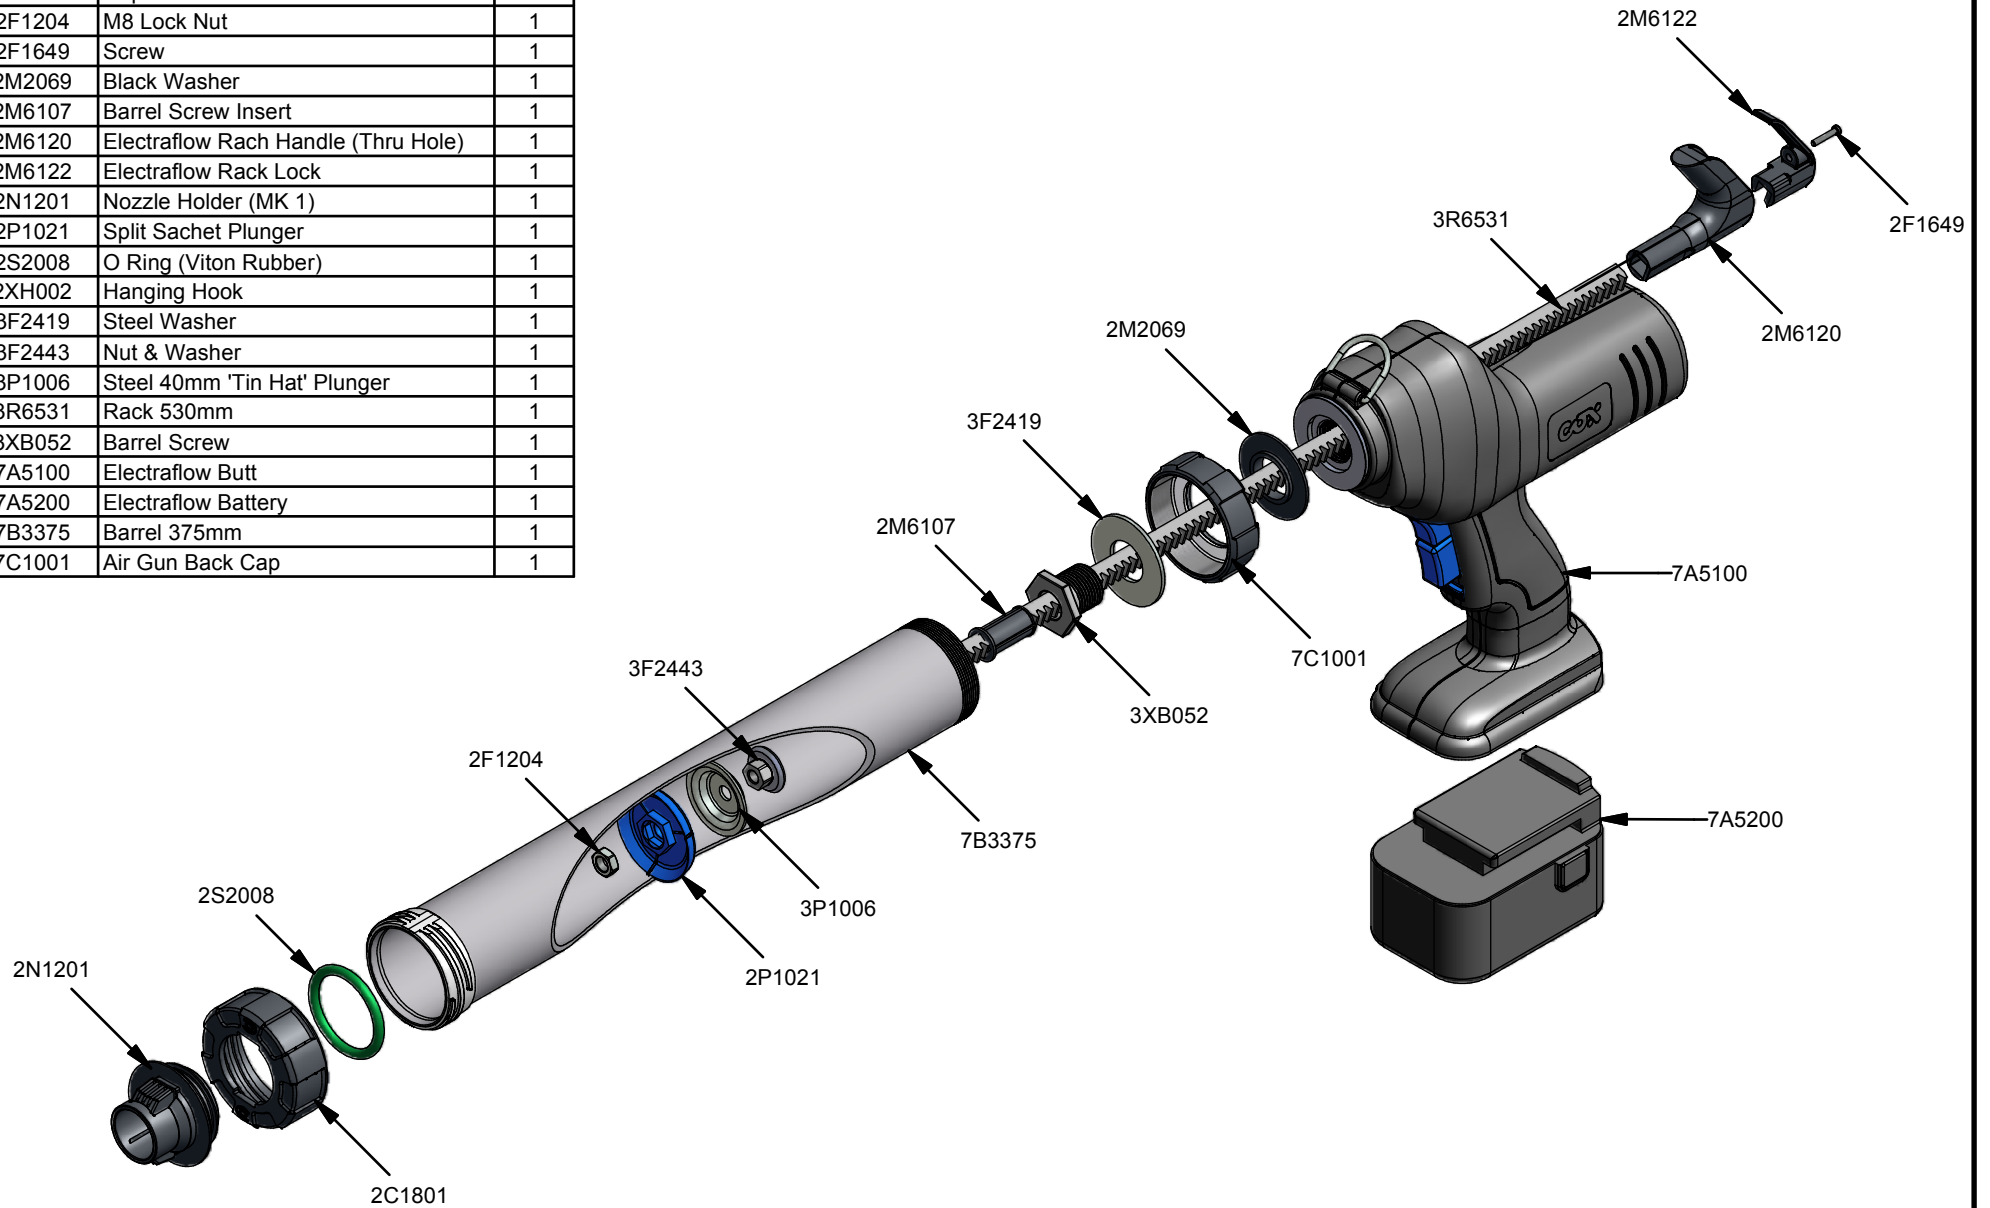

Parts List		
STOCK No	DESCRIPTION	QTY
2C1801	Cap Plastic 2 Start	1
2F1204	M8 Lock Nut	1
2F1649	Screw	1
2M2069	Black Washer	1
2M6107	Barrel Screw Insert	1
2M6120	Electraflow Rack Handle (Thru Hole)	1
2M6122	Electraflow Rack Lock	1
2N1201	Nozzle Holder (MK 1)	1
2P1021	Split Sachet Plunger	1
2S2008	O Ring (Viton Rubber)	1
2XH002	Hanging Hook	1
3F2419	Steel Washer	1
3F2443	Nut & Washer	1
3P1006	Steel 40mm 'Tin Hat' Plunger	1
3R6531	Rack 530mm	1
3XB052	Barrel Screw	1
7A5100	Electraflow Butt	1
7A5200	Electraflow Battery	1
7B3375	Barrel 375mm	1
7C1001	Air Gun Back Cap	1

Electraflow Combi Sachet 600

www.pccox.co.uk
 sales@pccox.co.uk
 TEL:44(0)1635 264500

REV
 H

DATE
 06/07/2012

Parts List		
STOCK No	DESCRIPTION	QTY
		1
		1
2C1801	Cap Plastic 2 Start	1
2F1204	M8 Lock Nut	1
2F1649	Screw	1
2M6107	Barrel Screw Insert	1
2M6120	Electraflow Rach Handle (Thru Hole)	1
2M6122	Electraflow Rack Lock	1
2N1201	Nozzle Holder (MK 1)	1
2P1021	Split Sachet Plunger	1
2S2008	O Ring (Viton Rubber)	1
3F2419	Steel Washer	1
3F2443	Nut & Washer	1
3P1006	Steel 40mm 'Tin Hat' Plunger	1
3R6531	Rack 530mm	1
3XB052	Barrel Screw	1
7A5100	Electraflow Butt	1
7A5200	Electraflow Battery	1
7B3375	Barrel 375mm	1
7C1001	Air Gun Back Cap	1