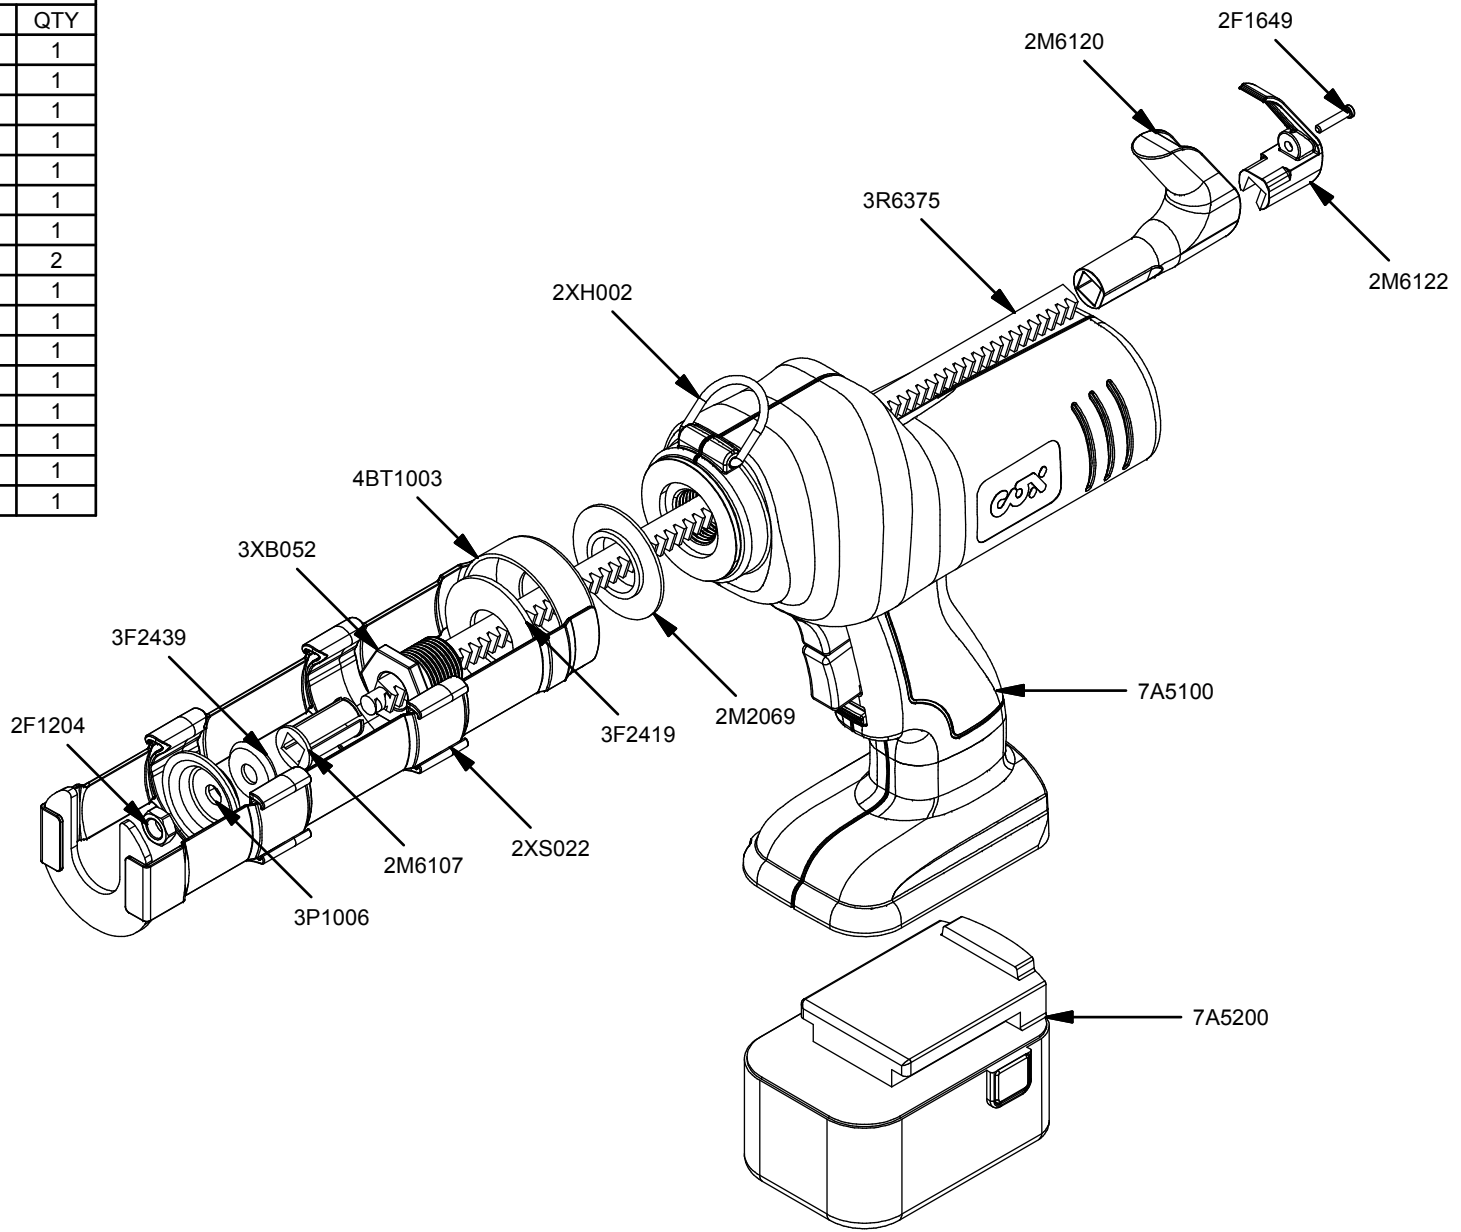

Parts List		
STOCK No	DESCRIPTION	QTY
2F1204	M8 Lock Nut	1
2F1649	Screw	1
2M2069	Black Washer	1
2M6107	Barrel Screw Insert	1
2M6120	Electraflow Rack Handle (Thru Hole)	1
2M6122	Electraflow Rack Lock	1
2XH002	Hanging Hook	1
2XS022	Support Strap	2
3F2419	Steel Washer	1
3F2439	Formed Washer	1
3P1006	Steel 40mm 'Tin Hat' Plunger	1
3R6375	Rack 375mm	1
3XB052	Barrel Screw	1
4BT1003	Frame Assembly	1
7A5100	Electraflow Butt	1
7A5200	Electraflow Battery	1

Electraflow 310 Cartridge

www.pccox.co.uk  
 sales@pccox.co.uk  
 TEL:44(0)1635 264500

REV	DATE
E	05/07/2012

Parts List		
STOCK No	DESCRIPTION	QTY
2F1204	M8 Lock Nut	1
2F1649	Screw	1
2M2069	Black Washer	1
2M6107	Barrel Screw Insert	1
2M6120	Electraflow Rach Handle (Thru Hole)	1
2M6122	Electraflow Rack Lock	1
2XH002	Hanging Hook	1
2XS022	Support Strap	2
3F2419	Steel Washer	1
3F2439	Formed Washer	1
3P1006	Steel 40mm 'Tin Hat' Plunger	1
3R6375	Rack 375mm	1
3XB052	Barrel Screw	1
4BT1003	Frame Assembly	1
7A5100	Electraflow Butt	1
7A5200	Electraflow Battery	1