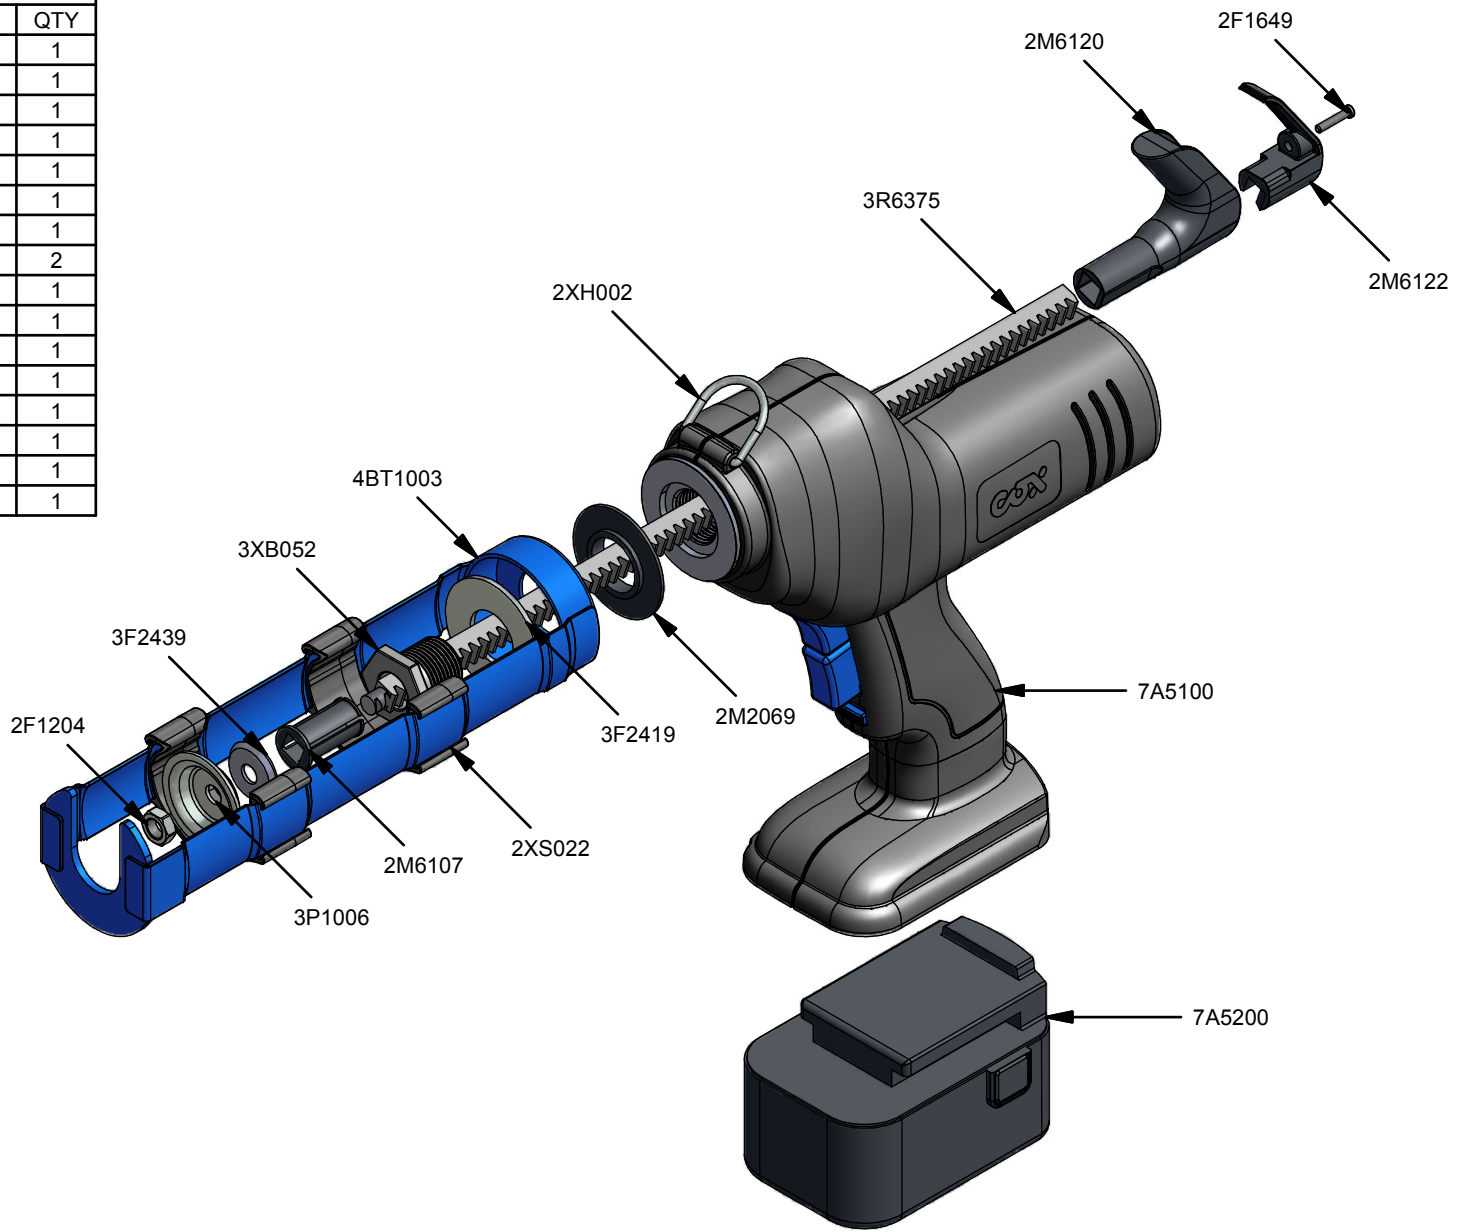

Parts List		
STOCK No	DESCRIPTION	QTY
2F1204	M8 Lock Nut	1
2F1649	Screw	1
2M2069	Black Washer	1
2M6107	Barrel Screw Insert	1
2M6120	Electraflow Rack Handle (Thru Hole)	1
2M6122	Electraflow Rack Lock	1
2XH002	Hanging Hook	1
2XS022	Support Strap	2
3F2419	Steel Washer	1
3F2439	Formed Washer	1
3P1006	Steel 40mm 'Tin Hat' Plunger	1
3R6375	Rack 375mm	1
3XB052	Barrel Screw	1
4BT1003	Frame Assembly	1
7A5100	Electraflow Butt	1
7A5200	Electraflow Battery	1

Electraflow 310 Cartridge

www.pccox.co.uk  
 sales@pccox.co.uk  
 TEL:44(0)1635 264500

REV	DATE
E	05/07/2012

Parts List		
STOCK No	DESCRIPTION	QTY
2F1204	M8 Lock Nut	1
2F1649	Screw	1
2M2069	Black Washer	1
2M6107	Barrel Screw Insert	1
2M6120	Electraflow Rach Handle (Thru Hole)	1
2M6122	Electraflow Rack Lock	1
2XH002	Hanging Hook	1
2XS022	Support Strap	2
3F2419	Steel Washer	1
3F2439	Formed Washer	1
3P1006	Steel 40mm 'Tin Hat' Plunger	1
3R6375	Rack 375mm	1
3XB052	Barrel Screw	1
4BT1003	Frame Assembly	1
7A5100	Electraflow Butt	1
7A5200	Electraflow Battery	1