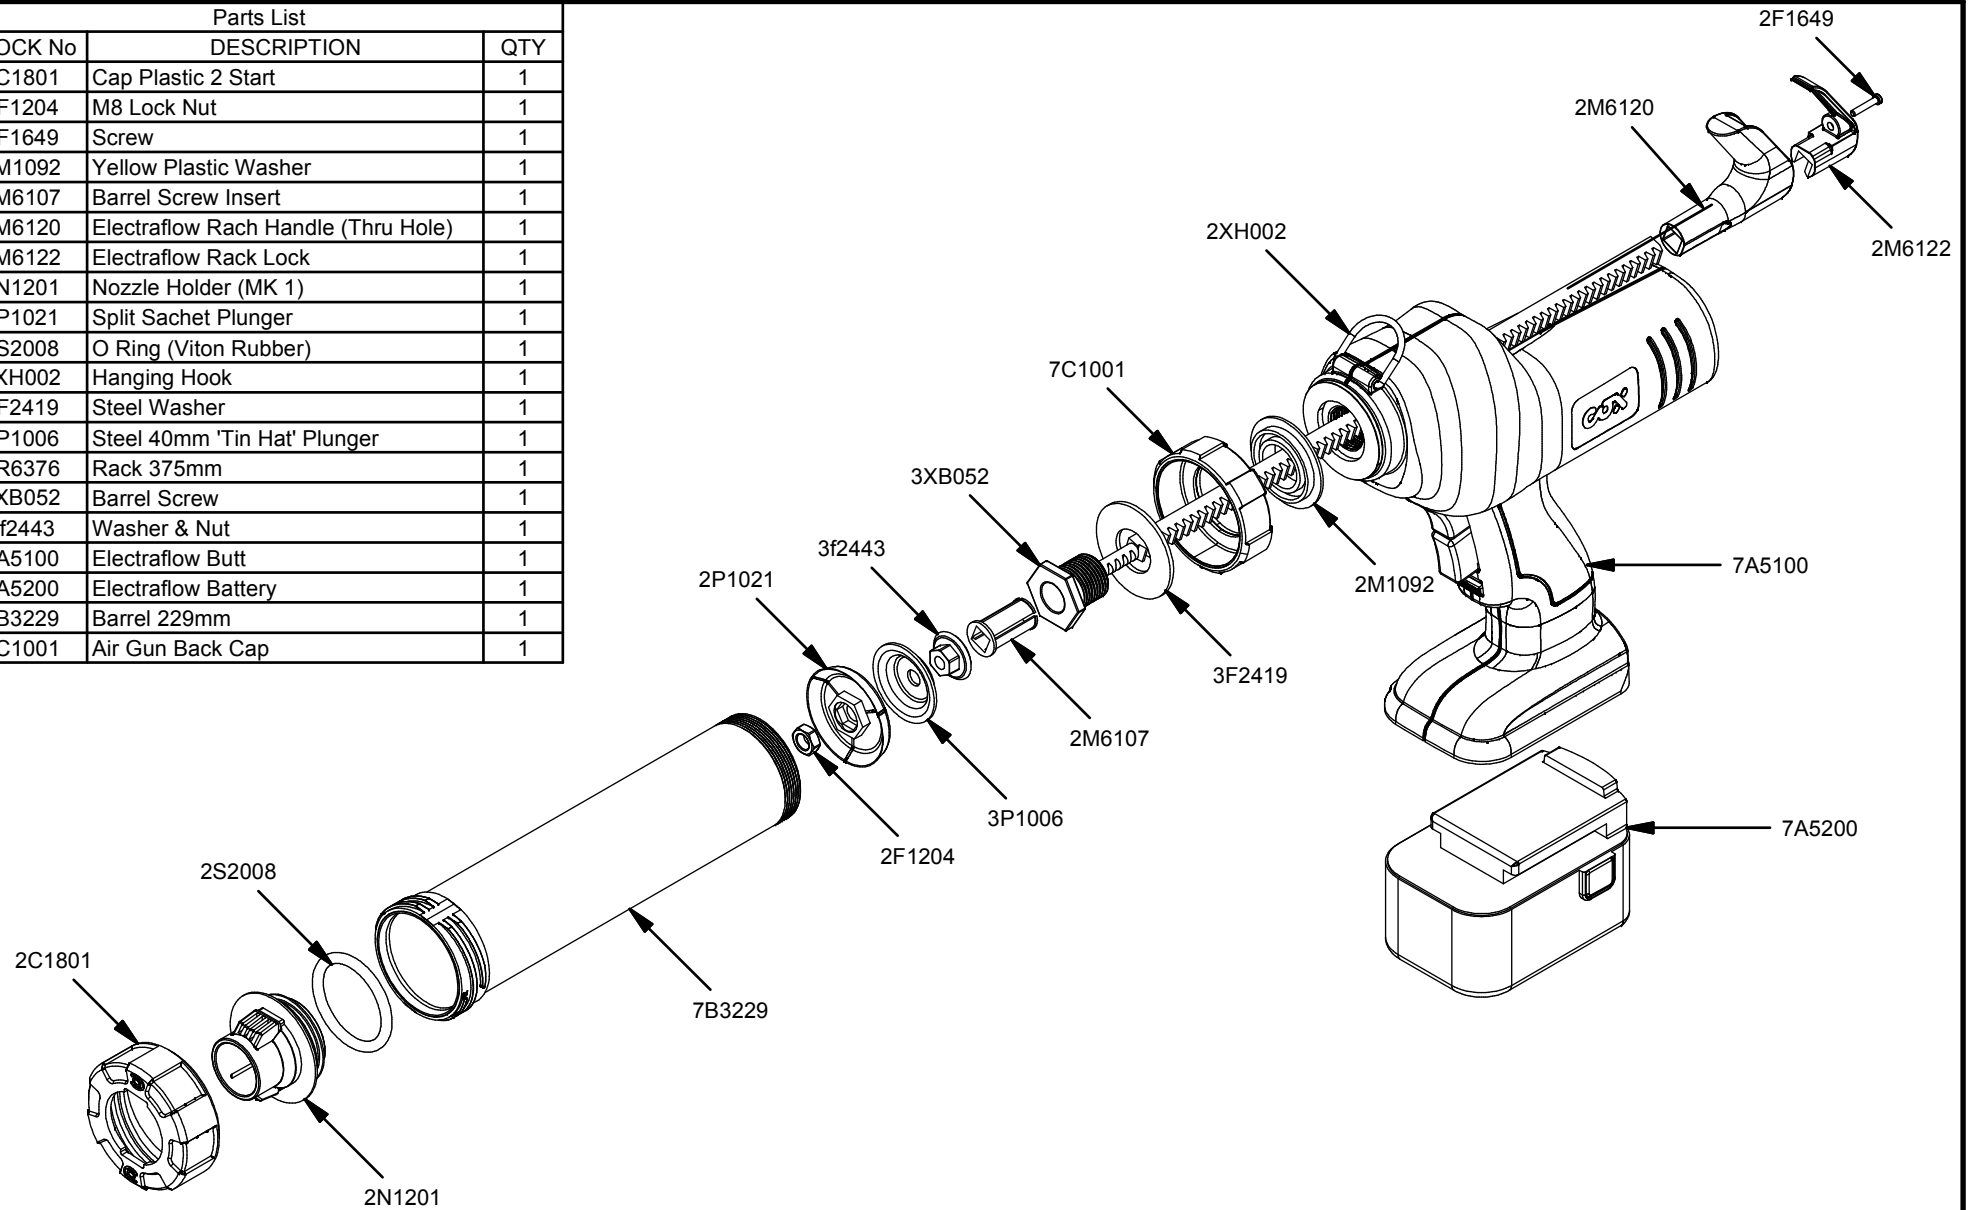

Parts List		
STOCK No	DESCRIPTION	QTY
2C1801	Cap Plastic 2 Start	1
2F1204	M8 Lock Nut	1
2F1649	Screw	1
2M1092	Yellow Plastic Washer	1
2M6107	Barrel Screw Insert	1
2M6120	Electraflow Rack Handle (Thru Hole)	1
2M6122	Electraflow Rack Lock	1
2N1201	Nozzle Holder (MK 1)	1
2P1021	Split Sachet Plunger	1
2S2008	O Ring (Viton Rubber)	1
2XH002	Hanging Hook	1
3F2419	Steel Washer	1
3P1006	Steel 40mm 'Tin Hat' Plunger	1
3R6376	Rack 375mm	1
3XB052	Barrel Screw	1
3f2443	Washer & Nut	1
7A5100	Electraflow Butt	1
7A5200	Electraflow Battery	1
7B3229	Barrel 229mm	1
7C1001	Air Gun Back Cap	1

Electraflow Combi Sachet 310

www.pccox.co.uk
 sales@pccox.co.uk
 TEL:44(0)1635 264500

REV	DATE
F	06/07/2012

REV	DATE
F	06/07/2012

Parts List		
STOCK No	DESCRIPTION	QTY
2C1801	Cap Plastic 2 Start	1
2F1204	M8 Lock Nut	1
2F1649	Screw	1
2M1092	Yellow Plastic Washer	1
2M6107	Barrel Screw Insert	1
2M6120	Electraflow Rach Handle (Thru Hole)	1
2M6122	Electraflow Rack Lock	1
2N1201	Nozzle Holder (MK 1)	1
2P1021	Split Sachet Plunger	1
2S2008	O Ring (Viton Rubber)	1
2XH002	Hanging Hook	1
3F2419	Steel Washer	1
3P1006	Steel 40mm 'Tin Hat' Plunger	1
3R6376	Rack 375mm	1
3XB052	Barrel Screw	1
3f2443	Washer & Nut	1
7A5100	Electraflow Butt	1
7A5200	Electraflow Battery	1
7B3229	Barrel 229mm	1
7C1001	Air Gun Back Cap	1