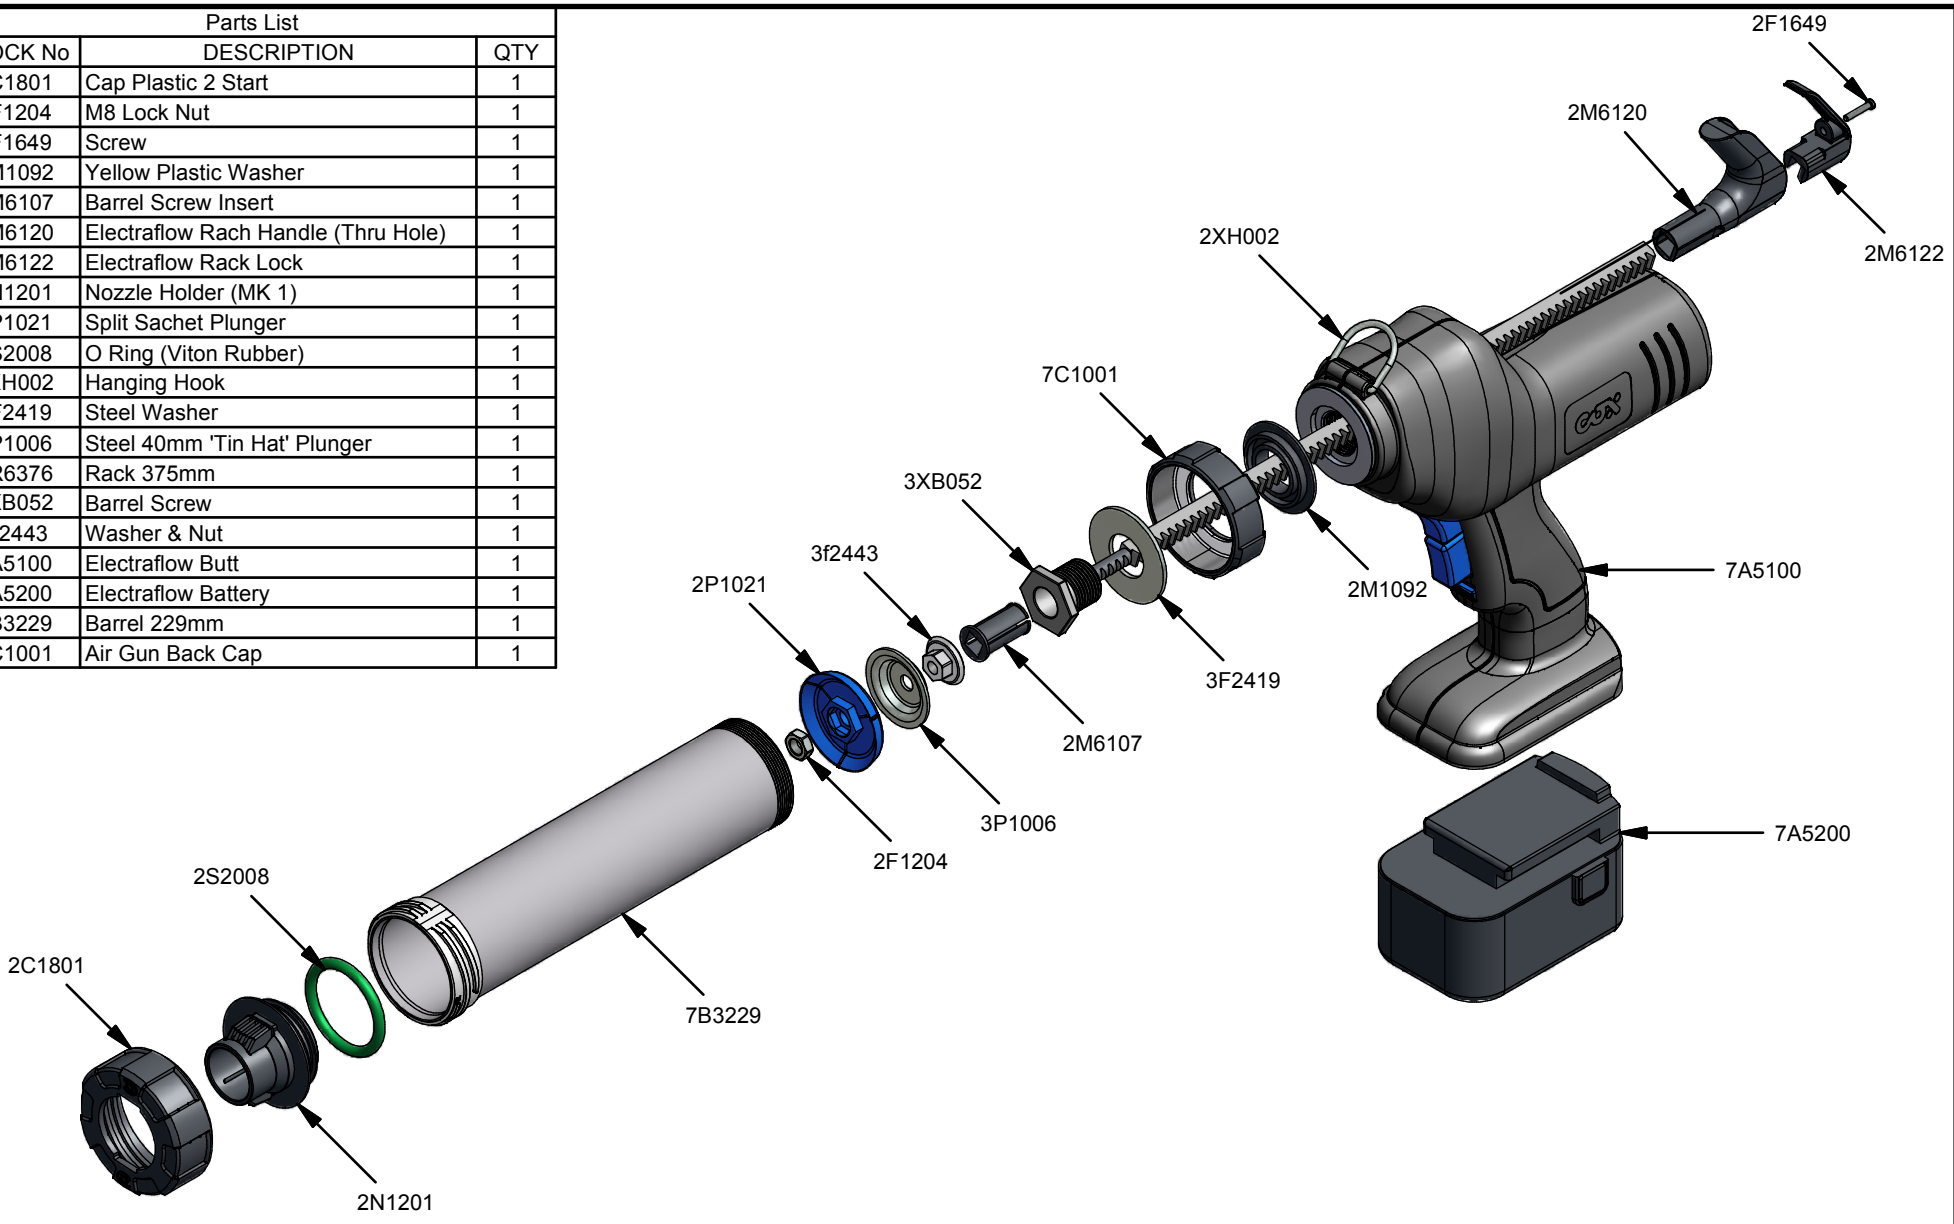

Parts List		
STOCK No	DESCRIPTION	QTY
2C1801	Cap Plastic 2 Start	1
2F1204	M8 Lock Nut	1
2F1649	Screw	1
2M1092	Yellow Plastic Washer	1
2M6107	Barrel Screw Insert	1
2M6120	Electraflow Rack Handle (Thru Hole)	1
2M6122	Electraflow Rack Lock	1
2N1201	Nozzle Holder (MK 1)	1
2P1021	Split Sachet Plunger	1
2S2008	O Ring (Viton Rubber)	1
2XH002	Hanging Hook	1
3F2419	Steel Washer	1
3P1006	Steel 40mm 'Tin Hat' Plunger	1
3R6376	Rack 375mm	1
3XB052	Barrel Screw	1
3f2443	Washer & Nut	1
7A5100	Electraflow Butt	1
7A5200	Electraflow Battery	1
7B3229	Barrel 229mm	1
7C1001	Air Gun Back Cap	1

Electraflow Combi Sachet 310

www.pccox.co.uk
 sales@pccox.co.uk
 TEL:44(0)1635 264500

REV	DATE
F	06/07/2012

REV	DATE
F	06/07/2012

Parts List		
STOCK No	DESCRIPTION	QTY
2C1801	Cap Plastic 2 Start	1
2F1204	M8 Lock Nut	1
2F1649	Screw	1
2M1092	Yellow Plastic Washer	1
2M6107	Barrel Screw Insert	1
2M6120	Electraflow Rach Handle (Thru Hole)	1
2M6122	Electraflow Rack Lock	1
2N1201	Nozzle Holder (MK 1)	1
2P1021	Split Sachet Plunger	1
2S2008	O Ring (Viton Rubber)	1
2XH002	Hanging Hook	1
3F2419	Steel Washer	1
3P1006	Steel 40mm 'Tin Hat' Plunger	1
3R6376	Rack 375mm	1
3XB052	Barrel Screw	1
3f2443	Washer & Nut	1
7A5100	Electraflow Butt	1
7A5200	Electraflow Battery	1
7B3229	Barrel 229mm	1
7C1001	Air Gun Back Cap	1